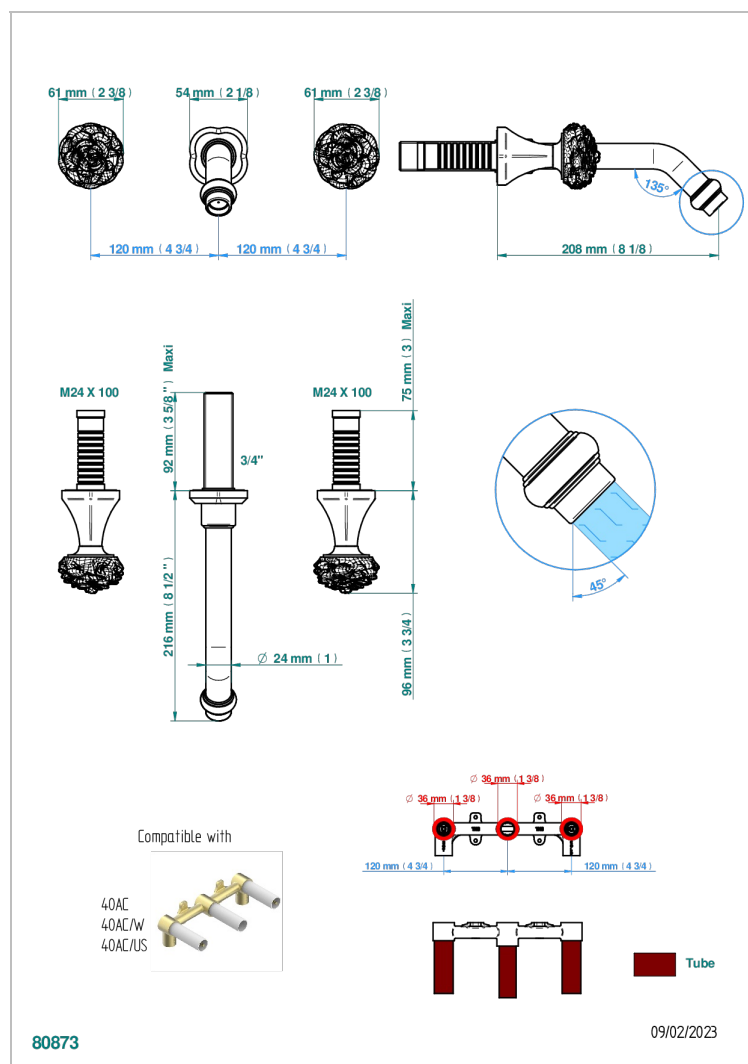

CAMELIA CLEAR CRYSTAL

U5L-40GBUS

Trim for wall mounted 3-hole lavatory set only

CHARACTERISTIC

- Camélia Clear crystal
- Trim for wall mounted 3-hole lavatory set only

RELATED SKU'S

- Ref. G00-40AM/US Rough parts for wall set (one counter clockwise and one clockwise cartridges)