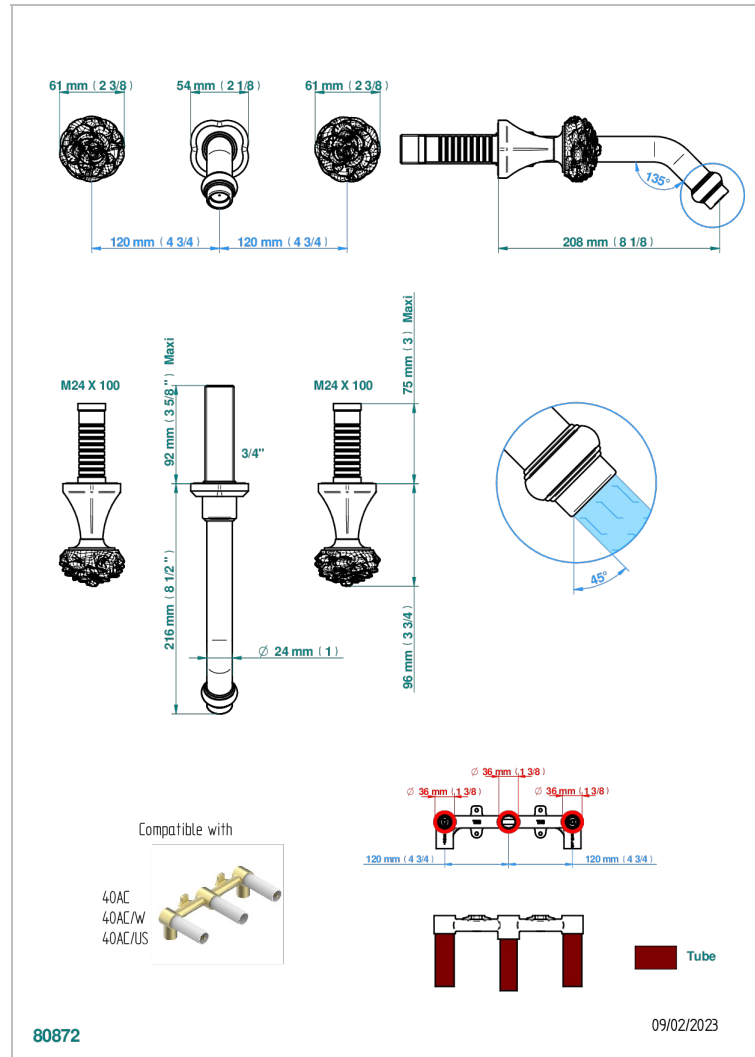

CAMELIA BLACK CRYSTAL

U5K-40GBUS

Trim for wall mounted 3-hole lavatory set only

CHARACTERISTIC

- Camélia Black crystal
- Trim for wall mounted 3-hole lavatory set only

RELATED SKU'S

- Ref. G00-40AM/US Rough parts for wall set (one counter clockwise and one clockwise cartridges)