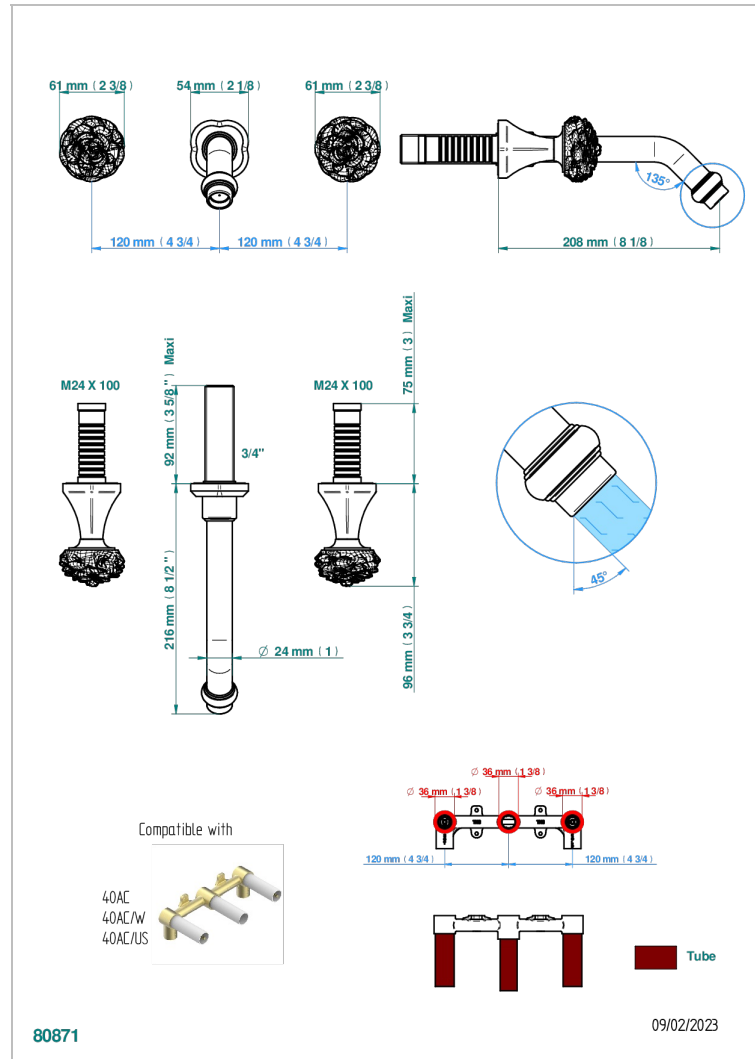

CAMELIA CLEAR CRYSTAL

U5L-40GB/W

Trim only for wall mounted 3-hole basin mixer - WRAS approved

CHARACTERISTIC

- Camélia Clear crystal
- Trim only for wall mounted 3-hole basin mixer - WRAS approved

AVAILABLE FINITIONS