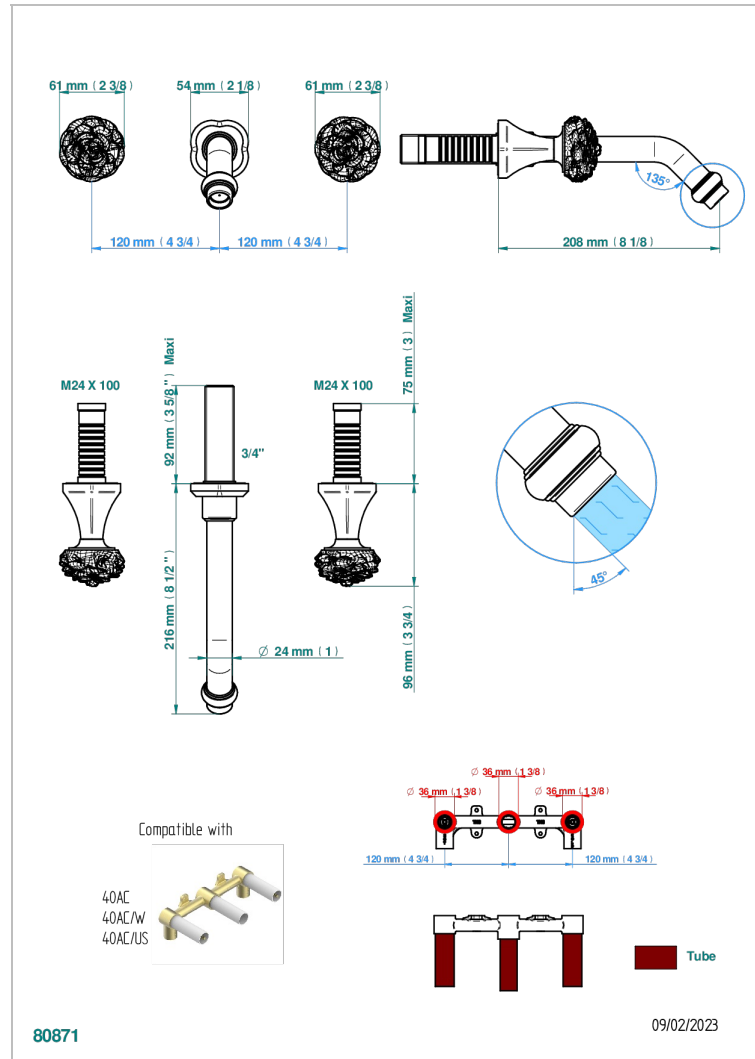

CAMELIA CLEAR CRYSTAL

U5L-40GB

Trim only for wall mounted 3-hole basin mixer

CHARACTERISTIC

- Camélia Clear crystal
- Trim only for wall mounted 3-hole basin mixer

RELATED SKU'S

- Ref. G00-40AC Rough parts for wall mounted 3 hole mixer, cross handle version
- Ref. G00-40AM Rough parts for wall mounted 3 hole mixer, lever handle version

AVAILABLE FINITIONS

Antique nickel - H28
Black ceram - D30
Blush PVD - H62
Brass color PVD - H49
Brown bronze color PVD - F33
Gold color PVD - H52

Graphite PVD - H64
Matt Umber PVD - H67
Matt blush PVD - H60
Matt brass color PVD - H50
Matt brown bronze color PVD - F34
Matt chrome - C02