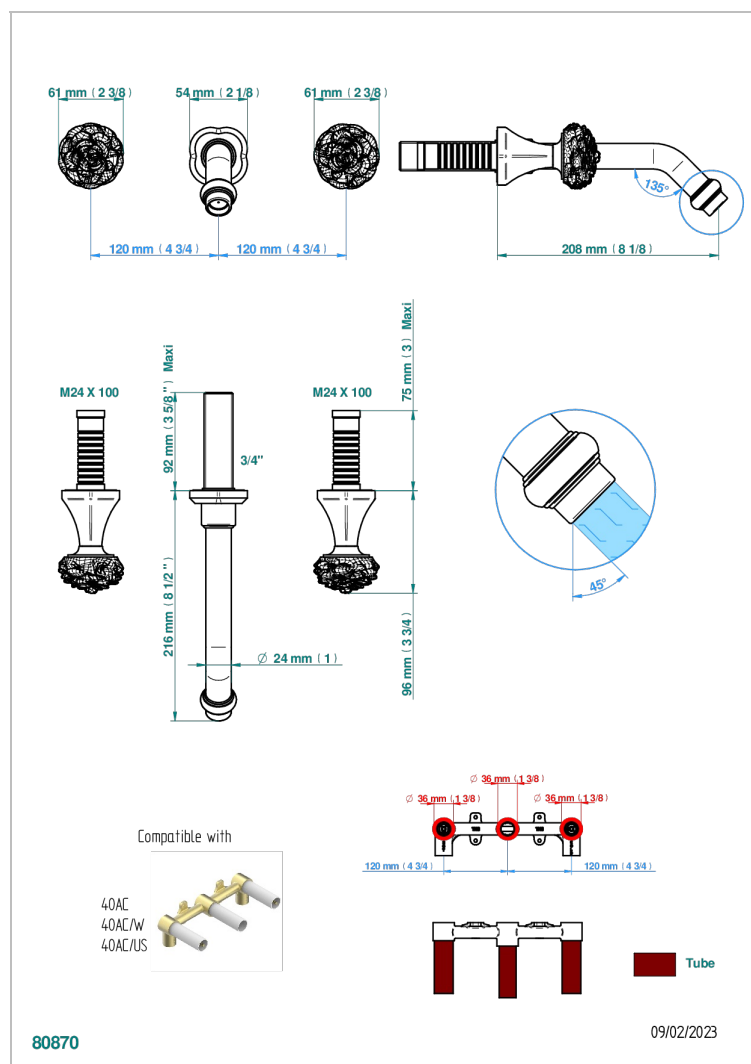

CAMELIA BLACK CRYSTAL

U5K-40GB/W

Trim only for wall mounted 3-hole basin mixer - WRAS approved

CHARACTERISTIC

- Camélia Black crystal
- Trim only for wall mounted 3-hole basin mixer - WRAS approved

AVAILABLE FINITIONS