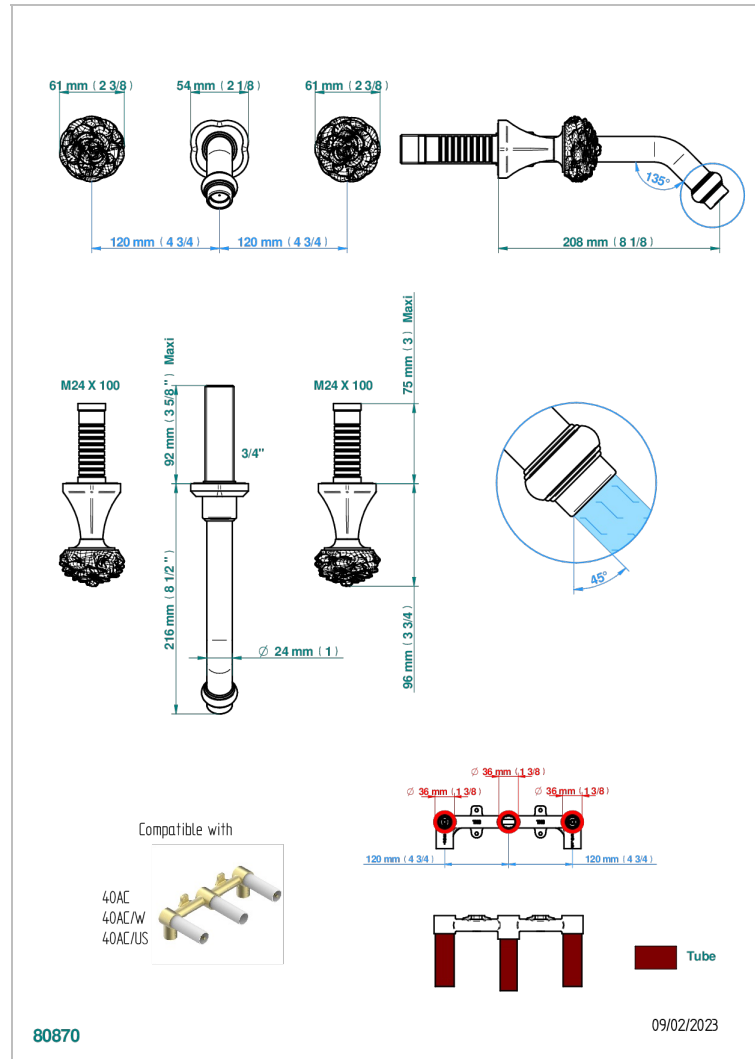

CAMELIA BLACK CRYSTAL

U5K-40GB

Trim only for wall mounted 3-hole basin mixer

CHARACTERISTIC

- Camélia Black crystal
- Trim only for wall mounted 3-hole basin mixer

RELATED SKU'S

- Ref. G00-40AC Rough parts for wall mounted 3 hole mixer, cross handle version
- Ref. G00-40AM Rough parts for wall mounted 3 hole mixer, lever handle version

AVAILABLE FINITIONS

Antique nickel - H28
Black ceram - D30
Blush PVD - H62
Brass color PVD - H49
Brown bronze color PVD - F33
Gold color PVD - H52

Graphite PVD - H64
Matt Umber PVD - H67
Matt blush PVD - H60
Matt brass color PVD - H50
Matt brown bronze color PVD - F34
Matt chrome - C02