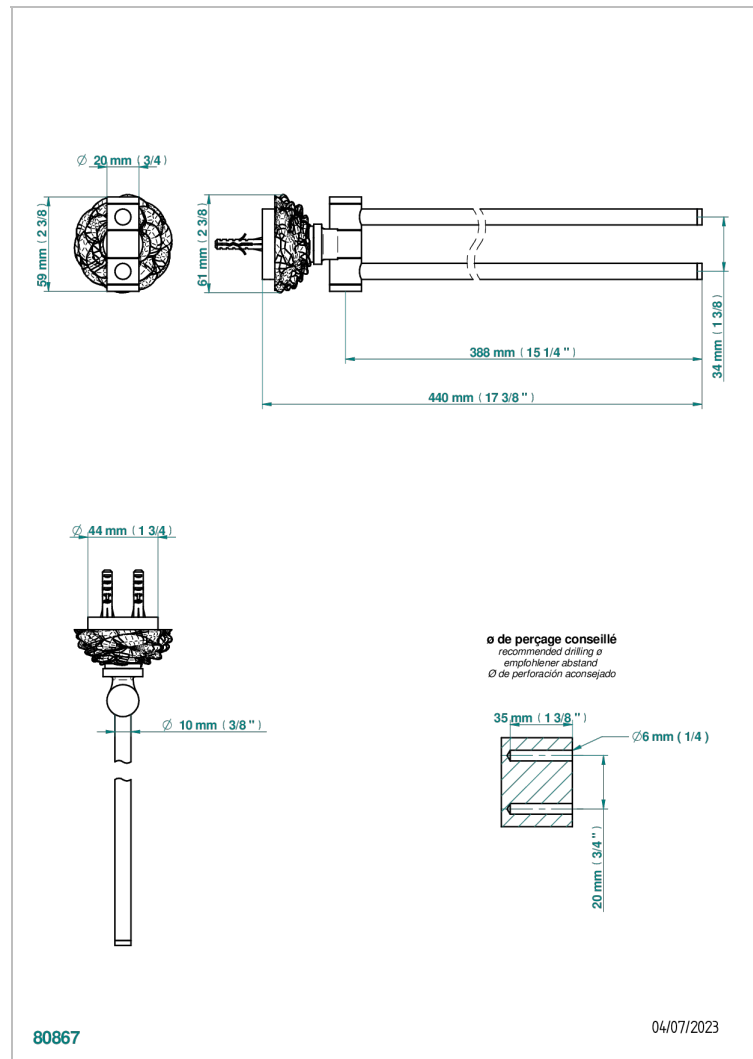

CAMELIA CLEAR CRYSTAL

U5L-522

Double towel holder, 2 mobile rails, length: 400 mm, \varnothing 16 mm

THG[®]
PARIS

CHARACTERISTIC

- Camélia Clear crystal
- Double towel holder, 2 mobile rails, length: 400 mm, \varnothing 16 mm

AVAILABLE FINITIONS

Antique nickel - H28
Black ceram - D30
Blush PVD - H62
Brass color PVD - H49
Brown bronze color PVD - F33
Gold color PVD - H52

Graphite PVD - H64
Matt Umber PVD - H67
Matt blush PVD - H60
Matt brass color PVD - H50
Matt brown bronze color PVD - F34
Matt chrome - C02