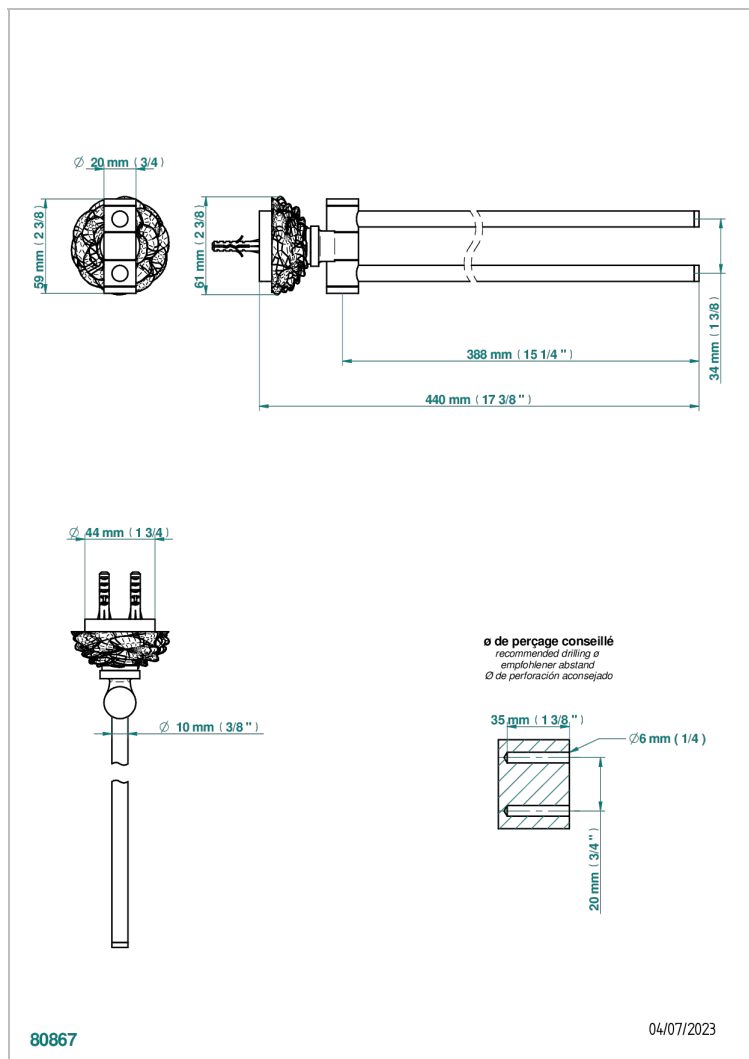

CAMELIA CLEAR CRYSTAL

U5L-522

Double towel holder, 2 mobile rails, length: 400 mm, \varnothing 16 mm

THG[®]
PARIS

CHARACTERISTIC

- Camélia Clear crystal
- Double towel holder, 2 mobile rails, length: 400 mm, \varnothing 16 mm

AVAILABLE FINITIONS

Antique nickel - H28
Black ceram - D30
Blush PVD - H62
Brass color PVD - H49
Brown bronze color PVD - F33
Gold color PVD - H52

Graphite PVD - H64
Matt Umber PVD - H67
Matt blush PVD - H60
Matt brass color PVD - H50
Matt brown bronze color PVD - F34
Matt chrome - C02