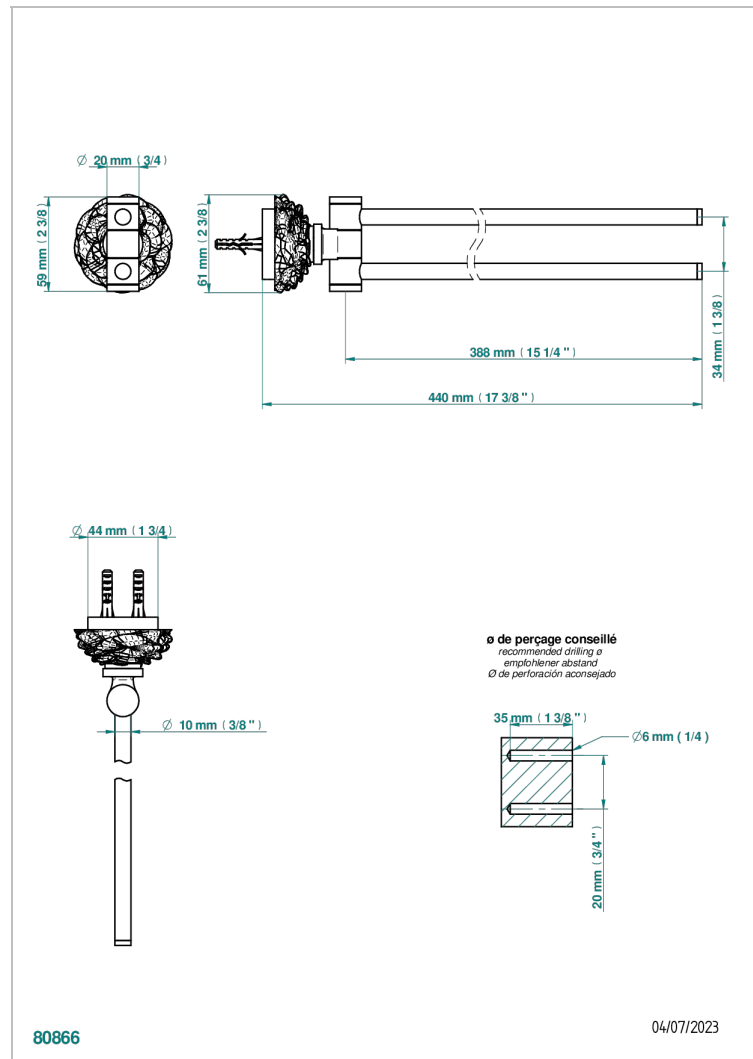

# CAMELIA BLACK CRYSTAL

U5K-522

Towel bar 15 3/4" long, double swivel

THG<sup>®</sup>  
PARIS

## CHARACTERISTIC

- Camélia Black crystal
- Towel bar 15 3/4" long, double swivel