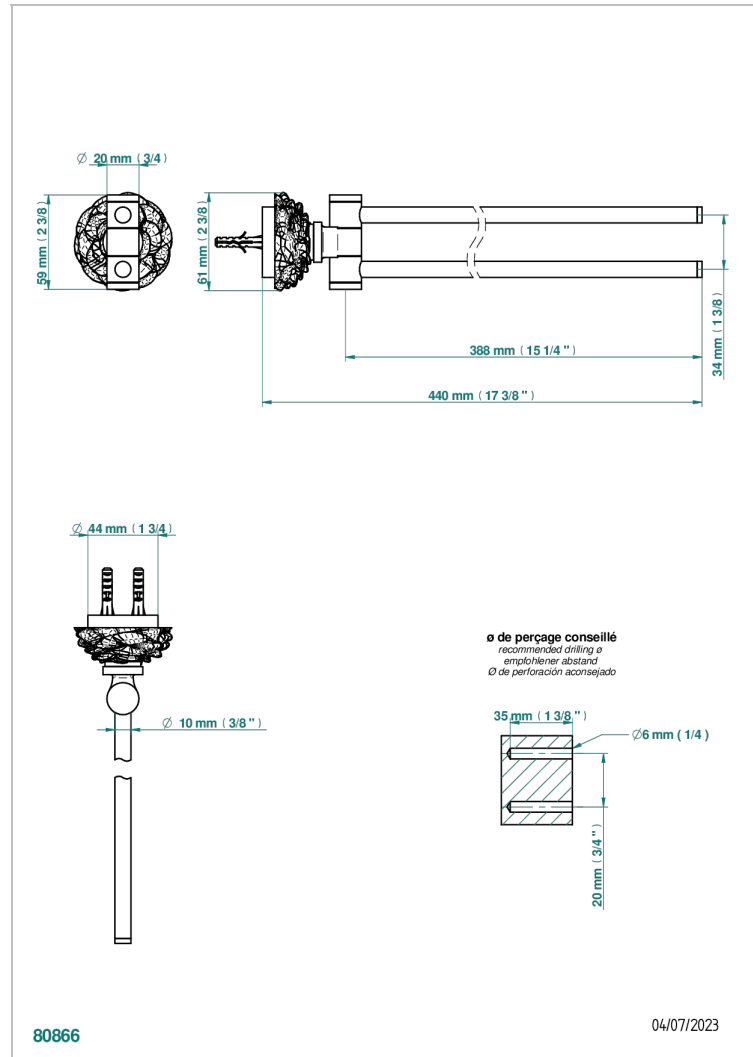

# CAMELIA BLACK CRYSTAL

U5K-522

Double towel holder, 2 mobile rails, length: 400 mm,  $\varnothing$  16 mm

THG<sup>®</sup>  
PARIS

## CHARACTERISTIC

- Camélia Black crystal
- Double towel holder, 2 mobile rails, length: 400 mm,  $\varnothing$  16 mm