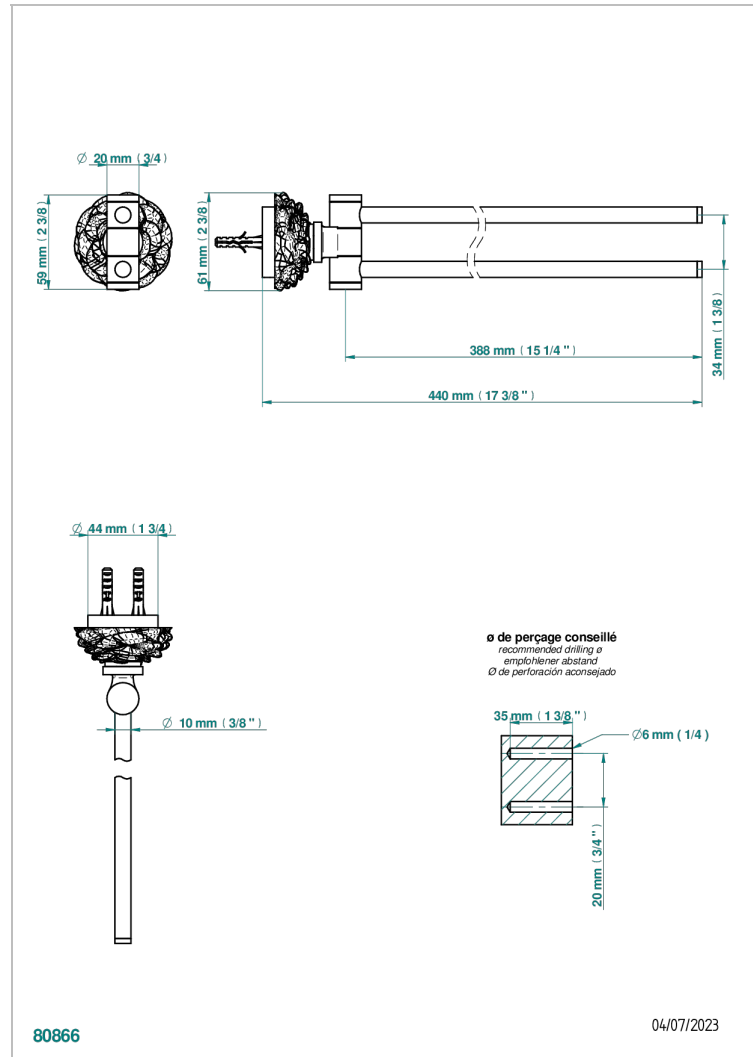

CAMELIA BLACK CRYSTAL

U5K-522

Double towel holder, 2 mobile rails, length: 400 mm, \varnothing 16 mm

THG[®]
PARIS

CHARACTERISTIC

- Camélia Black crystal
- Double towel holder, 2 mobile rails, length: 400 mm, \varnothing 16 mm

AVAILABLE FINITIONS

Antique nickel - H28
Black ceram - D30
Blush PVD - H62
Brass color PVD - H49
Brown bronze color PVD - F33
Gold color PVD - H52

Graphite PVD - H64
Matt Umber PVD - H67
Matt blush PVD - H60
Matt brass color PVD - H50
Matt brown bronze color PVD - F34
Matt chrome - C02