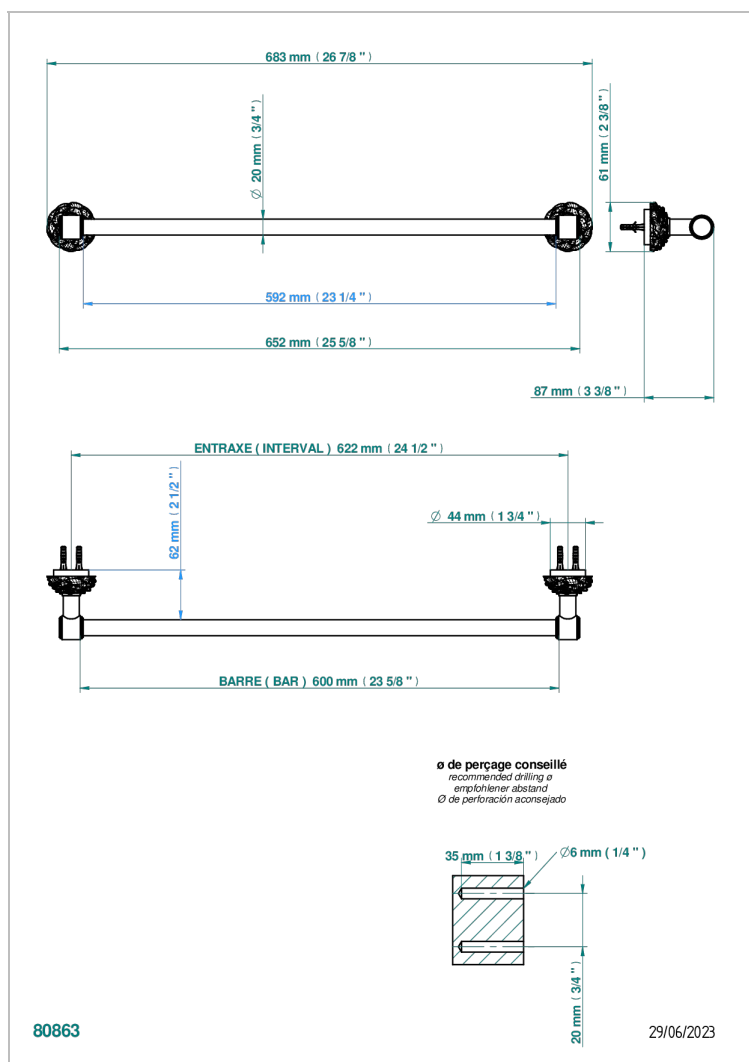

CAMELIA CLEAR CRYSTAL

U5L-520/60

Single towel rail, fixed rail, length: 600 mm, \varnothing 20 mm

CHARACTERISTIC

- Camélia Clear crystal
- Single towel rail, fixed rail, length: 600 mm, \varnothing 20 mm

AVAILABLE FINITIONS