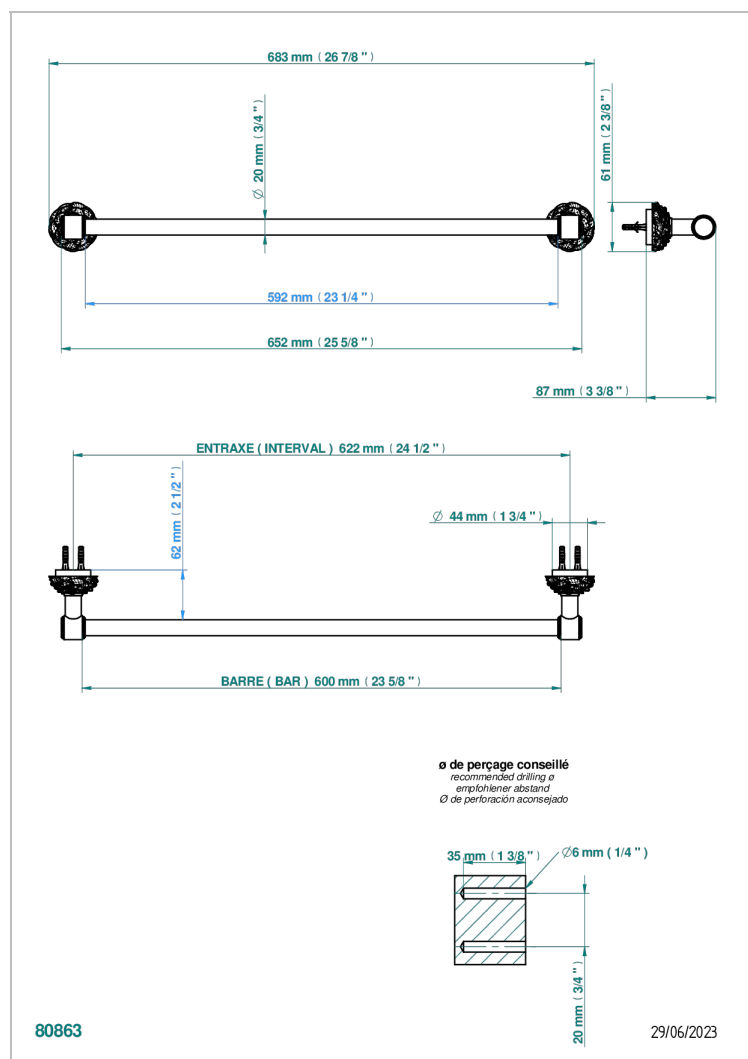

CAMELIA CLEAR CRYSTAL

U5L-520/60

Single towel rail, fixed rail, length: 600 mm, \varnothing 20 mm

THG[®]
PARIS

CHARACTERISTIC

- Camélia Clear crystal
- Single towel rail, fixed rail, length: 600 mm, \varnothing 20 mm