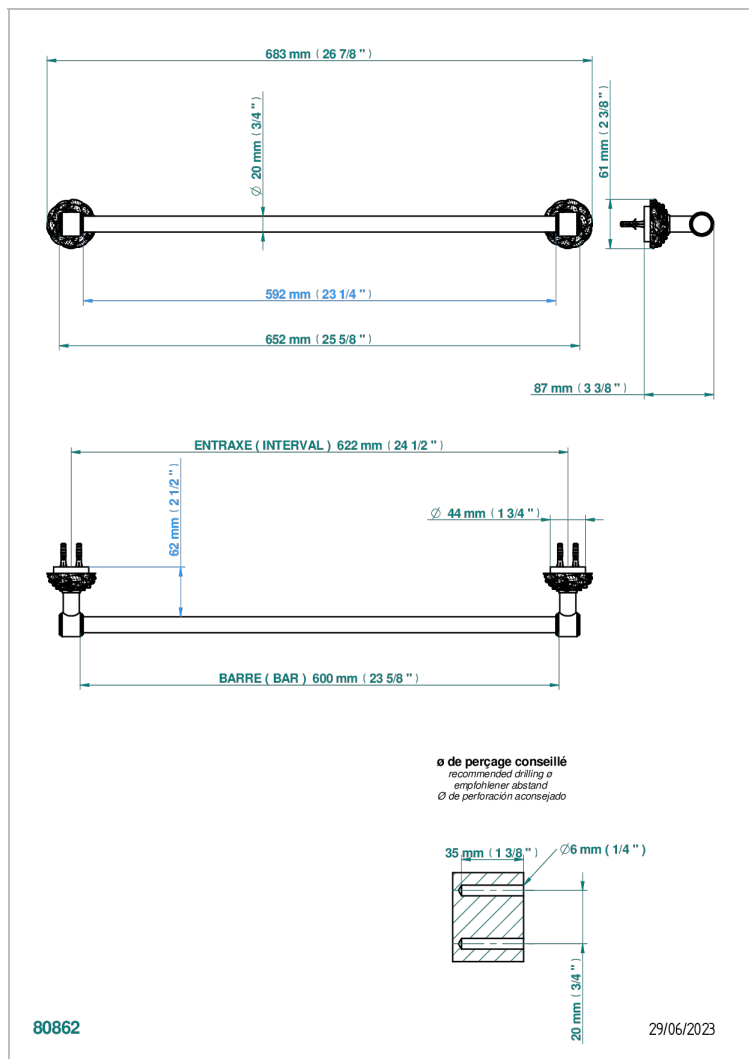

CAMELIA BLACK CRYSTAL

U5K-520/60

Towel bar, 24" long

THG[®]
PARIS

CHARACTERISTIC

- Camélia Black crystal
- Towel bar, 24" long

AVAILABLE FINITIONS

Black ceram - D30
Blush PVD - H62
Brass color PVD - H49
Brown bronze color PVD - F33
Chrome polished - A02
Gold color PVD - H52