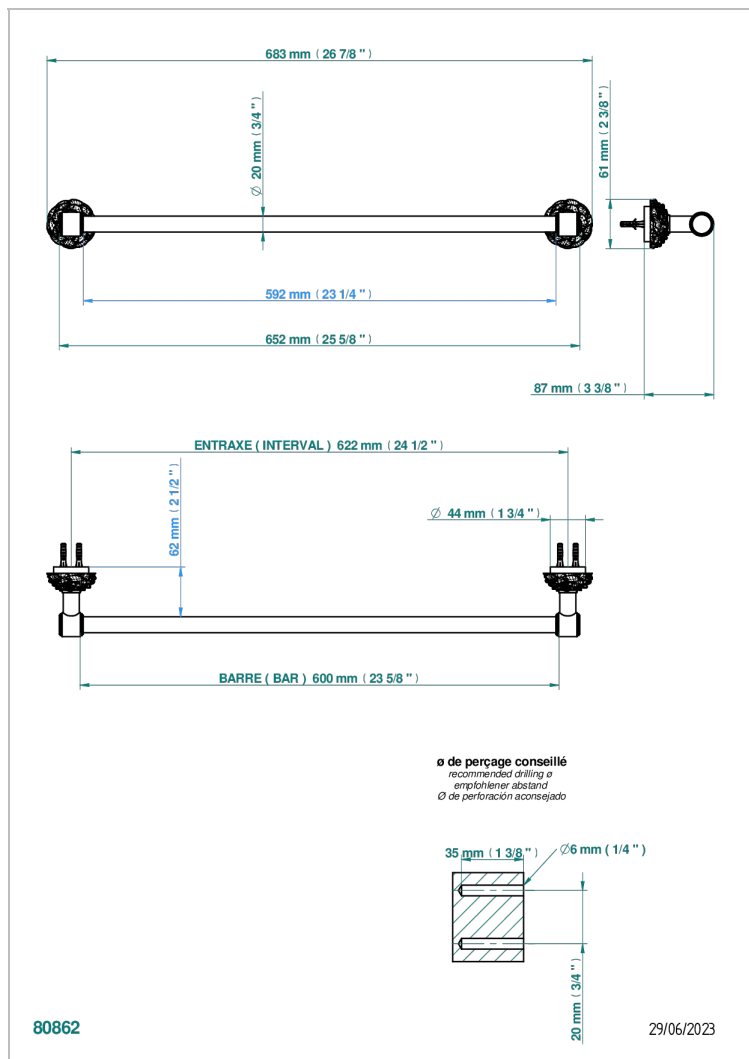

CAMELIA BLACK CRYSTAL

U5K-520/60

Single towel rail, fixed rail, length: 600 mm, \varnothing 20 mm

THG[®]
PARIS

CHARACTERISTIC

- Camélia Black crystal
- Single towel rail, fixed rail, length: 600 mm, \varnothing 20 mm