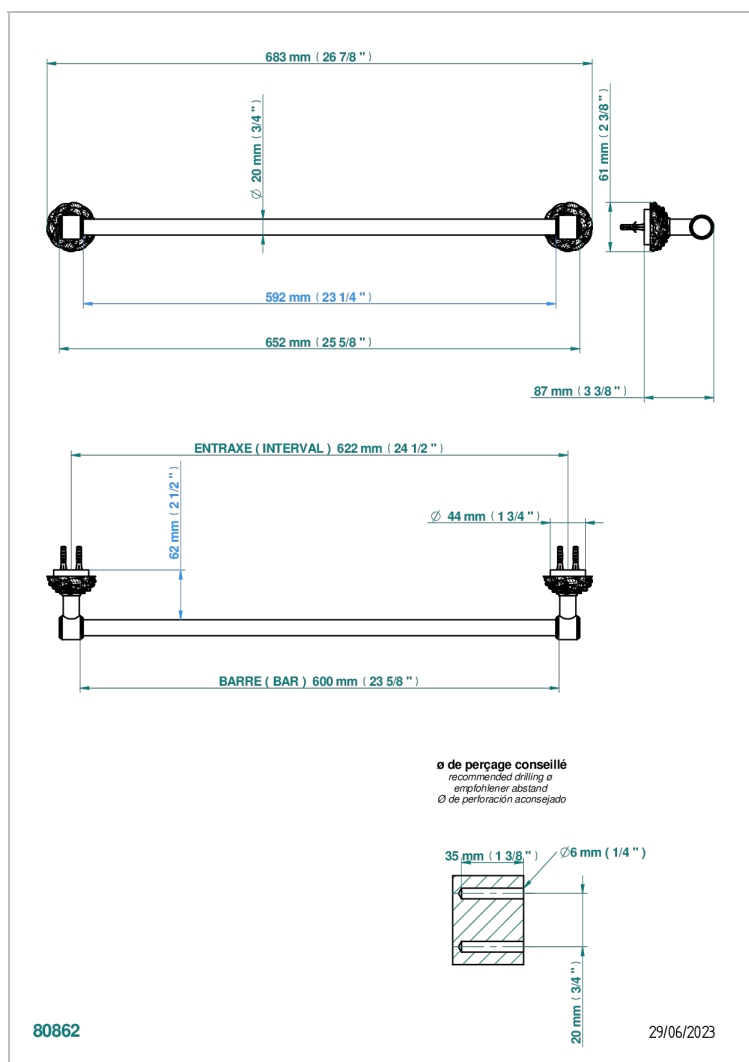

# CAMELIA BLACK CRYSTAL

U5K-520/60

Single towel rail, fixed rail, length: 600 mm,  $\varnothing$  20 mm

THG<sup>®</sup>  
PARIS

## CHARACTERISTIC

- Camélia Black crystal
- Single towel rail, fixed rail, length: 600 mm,  $\varnothing$  20 mm