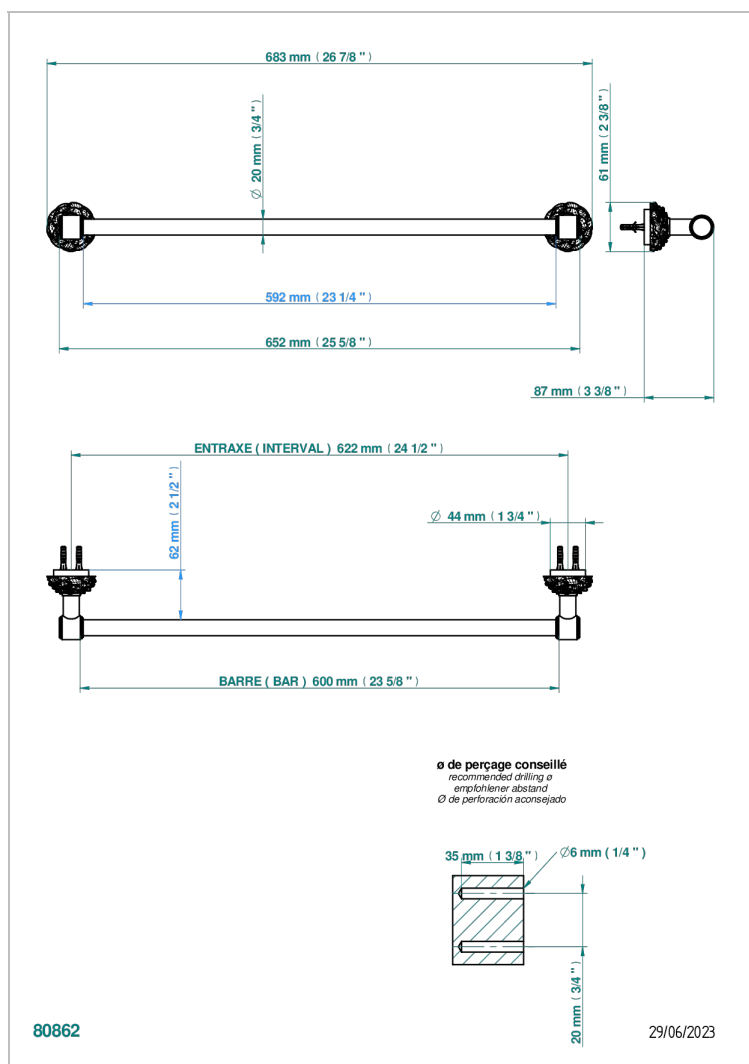

# CAMELIA BLACK CRYSTAL

U5K-520/60

Single towel rail, fixed rail, length: 600 mm,  $\varnothing$  20 mm

THG<sup>®</sup>  
PARIS

## CHARACTERISTIC

- Camélia Black crystal
- Single towel rail, fixed rail, length: 600 mm,  $\varnothing$  20 mm