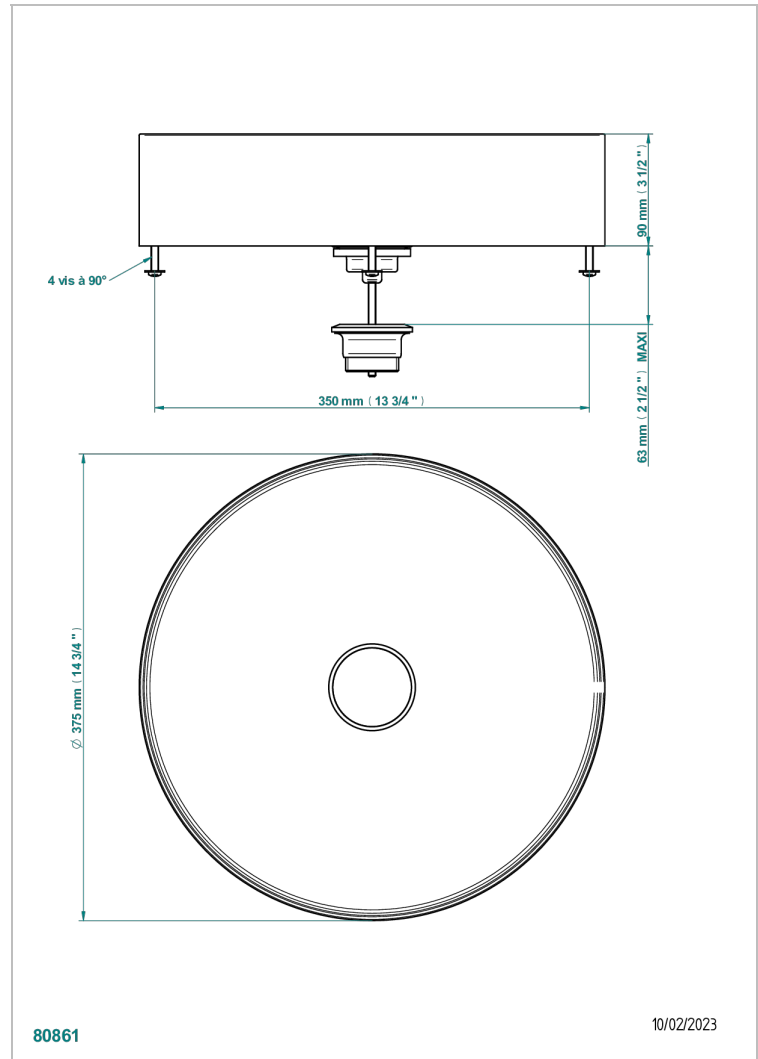

METAL BASIN

GB2-V400SS

On Counter round basin 375mm - brushed stainless steel - no waste

CHARACTERISTIC

- Metal Basin
- On Counter round basin 375mm - brushed stainless steel - no waste

AVAILABLE FINITIONS

*** - A00