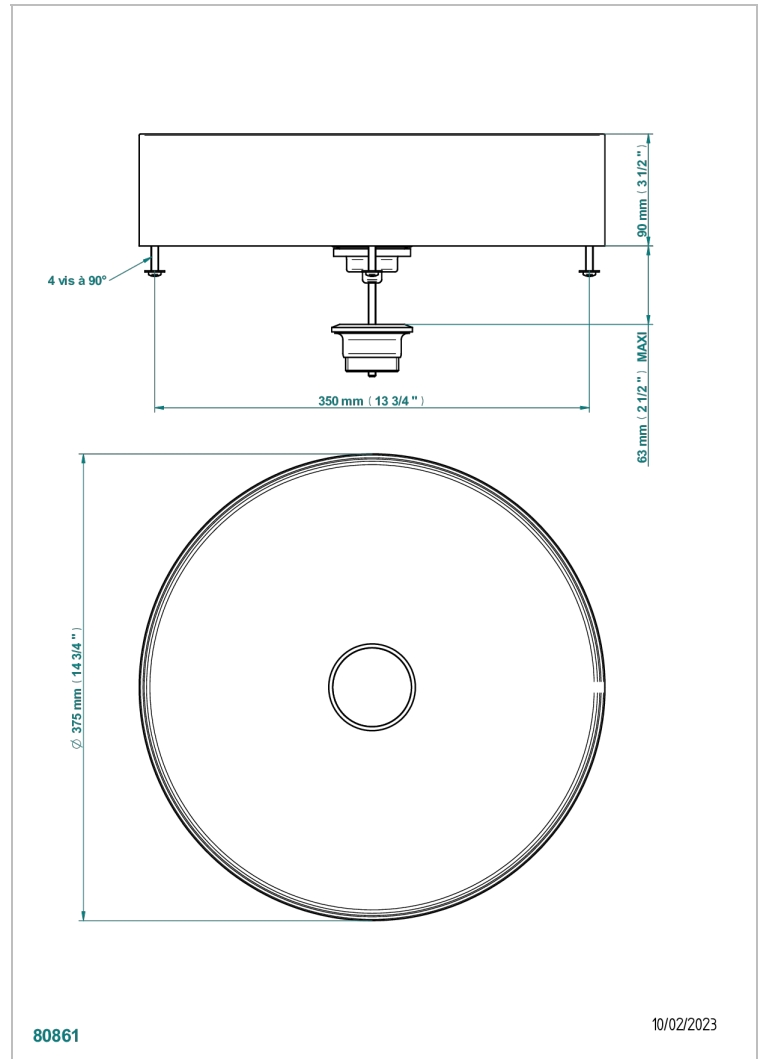

# LAVABOS METALICOS

GB2-V400SS

On Counter round basin 375mm - brushed stainless steel - no waste

THG<sup>®</sup>  
PARIS

## CARACTERÍSTICAS

- Lavabos metalicos
- On Counter round basin 375mm - brushed stainless steel - no waste