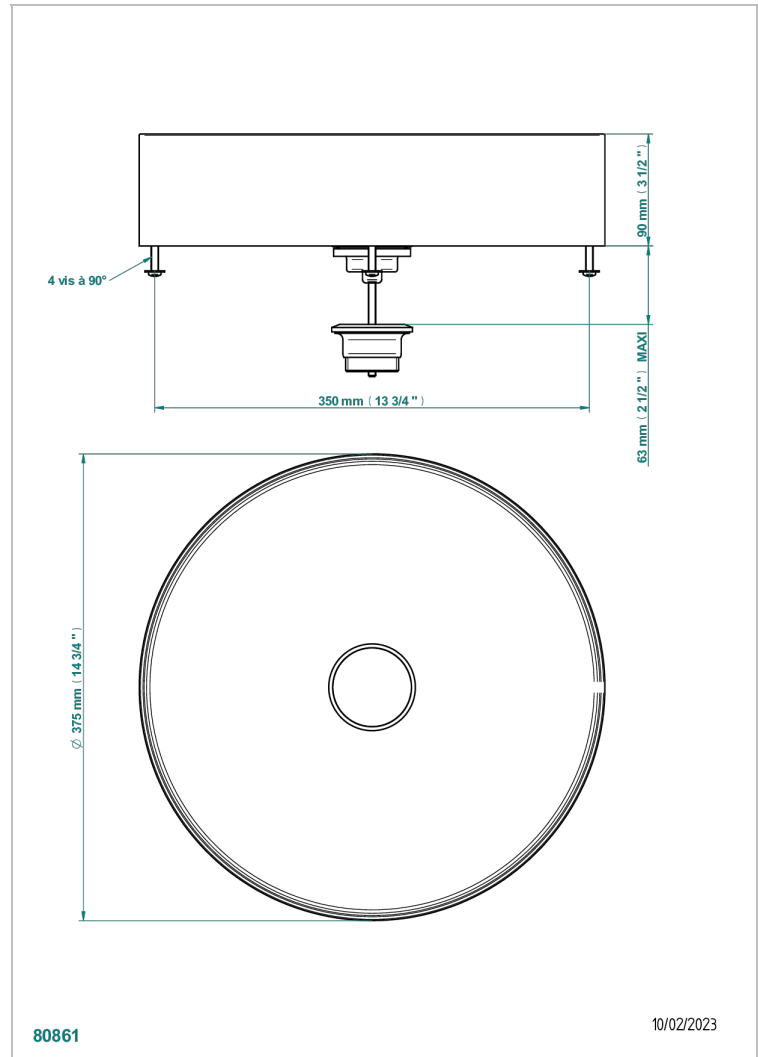

METAL BASIN

GB2-V400SS

On Counter round basin 375mm - brushed stainless steel - no waste

CHARACTERISTIC

- Metal Basin
- On Counter round basin 375mm - brushed stainless steel - no waste

AVAILABLE FINITIONS

*** - A00