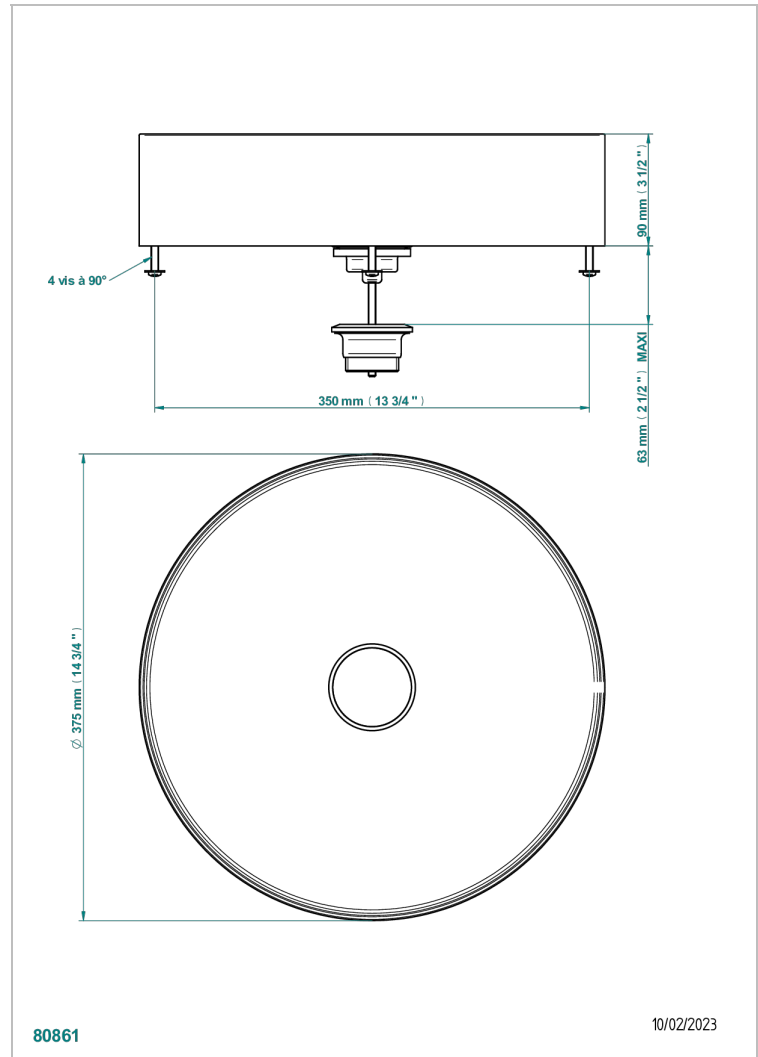

# METALLWASCHBECKEN

GB2-V400SS

On Counter round basin 375mm - brushed stainless steel - no waste

## EIGENSCHAFTEN

- Metallwaschbecken
- On Counter round basin 375mm - brushed stainless steel - no waste

## VERFÜGBARE OBERFLÄCHEN

\*\*\* - A00