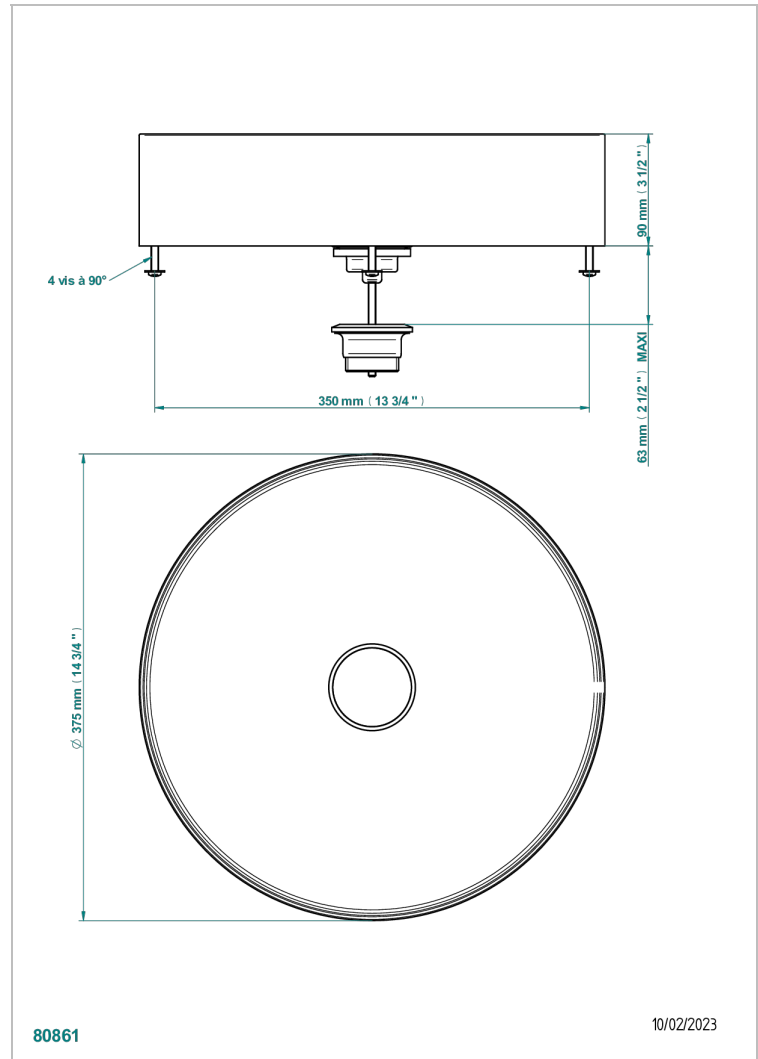

LAVABOS METALICOS

GB2-V400SS

On Counter round basin 375mm - brushed stainless steel - no waste

THG[®]
PARIS

CARACTERÍSTICAS

- Lavabos metalicos
- On Counter round basin 375mm - brushed stainless steel - no waste

ACABADOS DISPONIBLES

*** - A00