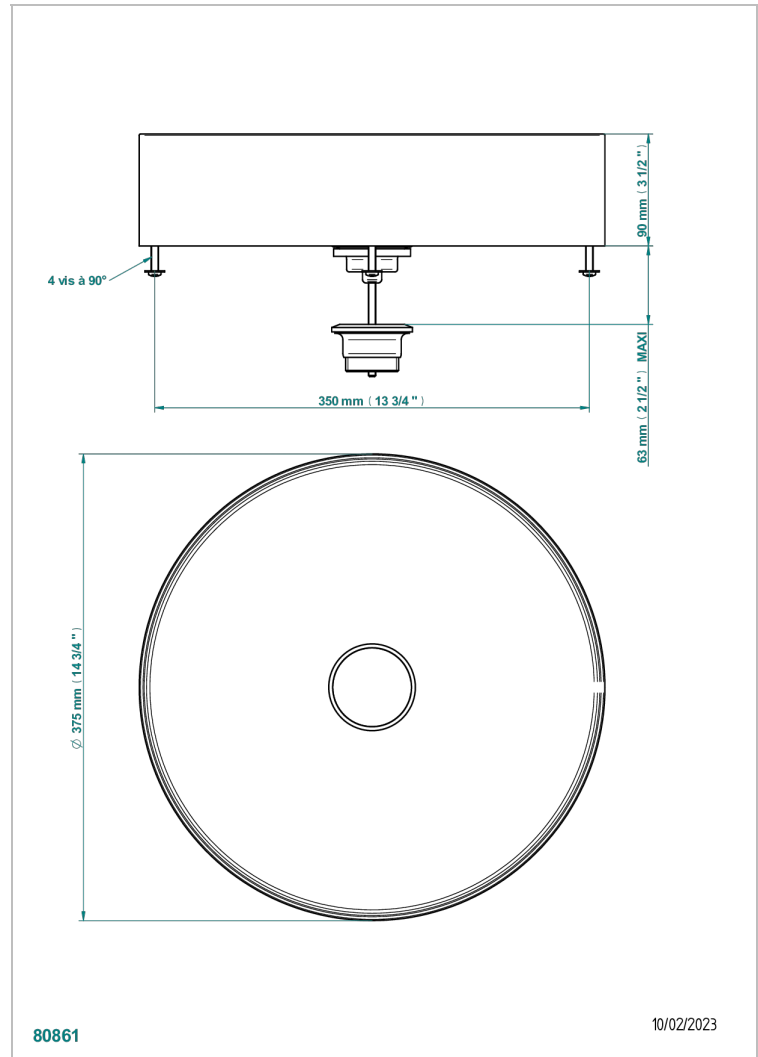

METALLWASCHBECKEN

GB2-V400SS

On Counter round basin 375mm - brushed stainless steel - no waste

EIGENSCHAFTEN

- Metallwaschbecken
- On Counter round basin 375mm - brushed stainless steel - no waste

VERFÜGBARE OBERFLÄCHEN

*** - A00