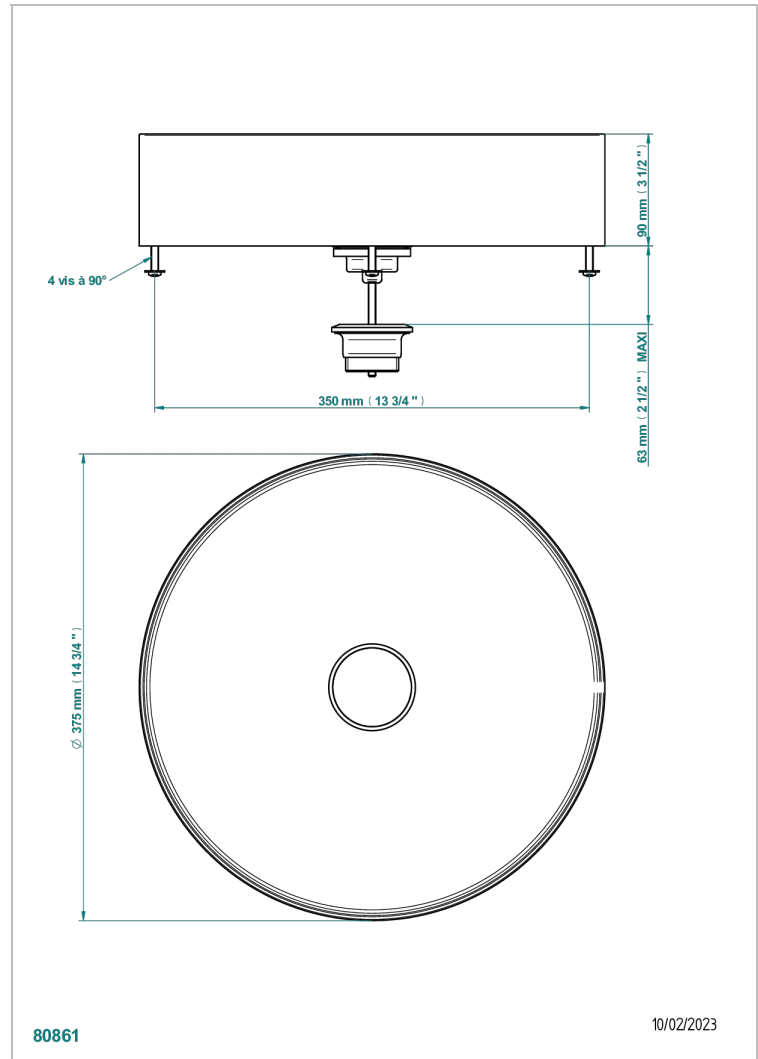

METAL BASIN

GB2-V400SS

On Counter round basin 375mm - brushed stainless steel - no waste

特色

- Metal Basin
- On Counter round basin 375mm - brushed stainless steel - no waste

可选饰面

抛光铜 - A00