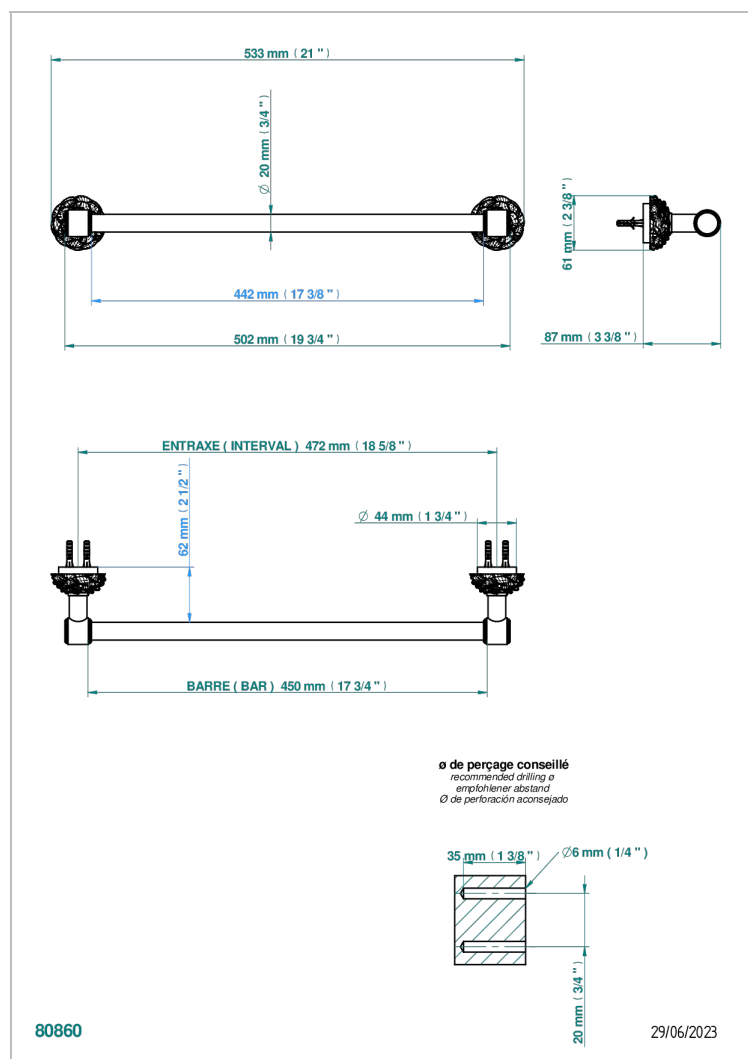

CAMELIA CLEAR CRYSTAL

U5L-520/45

Single towel rail, fixed rail, length: 450 mm, \varnothing 20 mm

THG[®]
PARIS

CHARACTERISTIC

- Camélia Clear crystal
- Single towel rail, fixed rail, length: 450 mm, \varnothing 20 mm