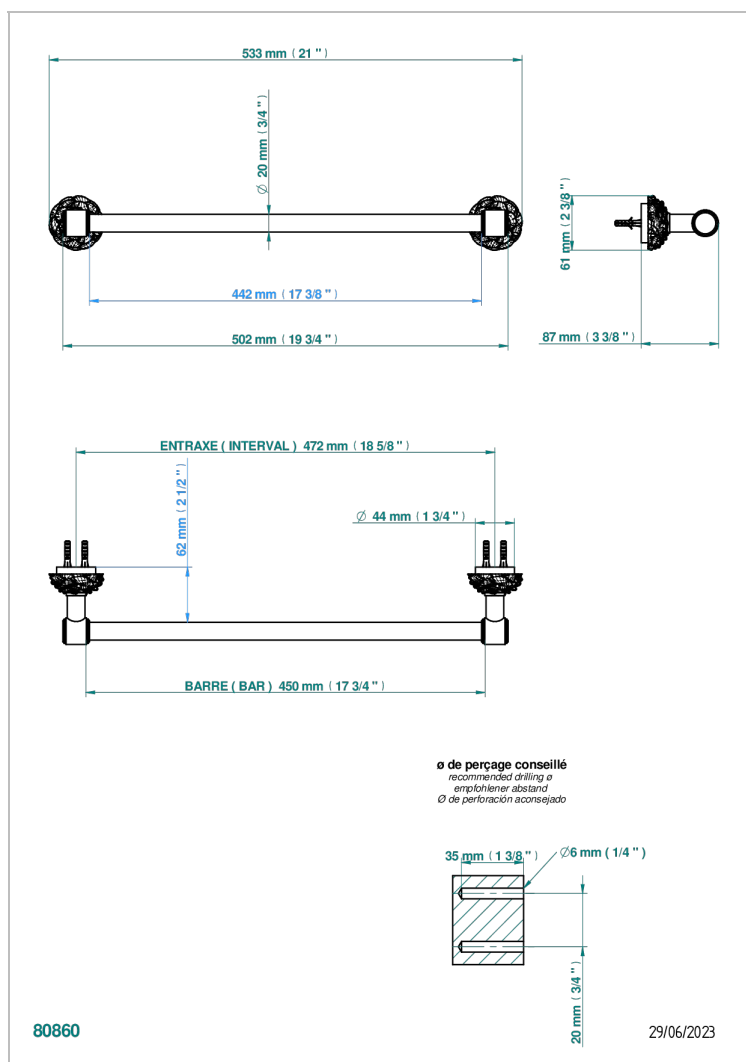

CAMELIA CLEAR CRYSTAL

U5L-520/45

Single towel rail, fixed rail, length: 450 mm, \varnothing 20 mm

THG[®]
PARIS

CHARACTERISTIC

- Camélia Clear crystal
- Single towel rail, fixed rail, length: 450 mm, \varnothing 20 mm