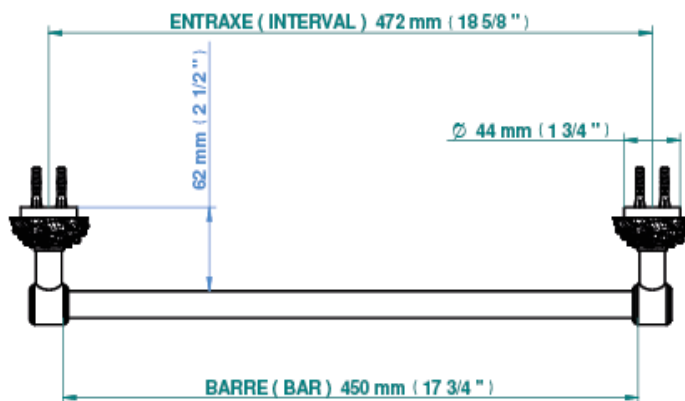

FR Porte-serviette 1 barre fixe Ø 20 mm long. 450 mm

EN Single towel rail, fixed rail, lenght 450 mm, Ø 20 mm

Outillage (Non-fourni)

Tools (Not provided)

mm (inch)