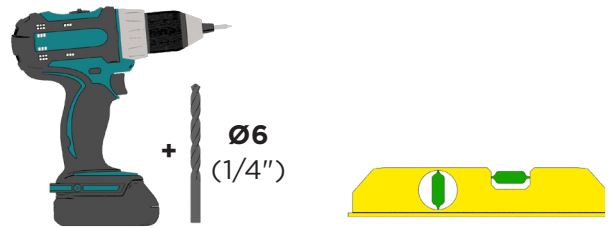

FR Porte-serviette 1 barre fixe Ø 20 mm long. 450 mm

EN Single towel rail, fixed rail, lenght 450 mm, Ø 20 mm

Outillage (Non-fourni)

Tools (Not provided)

mm (inch)