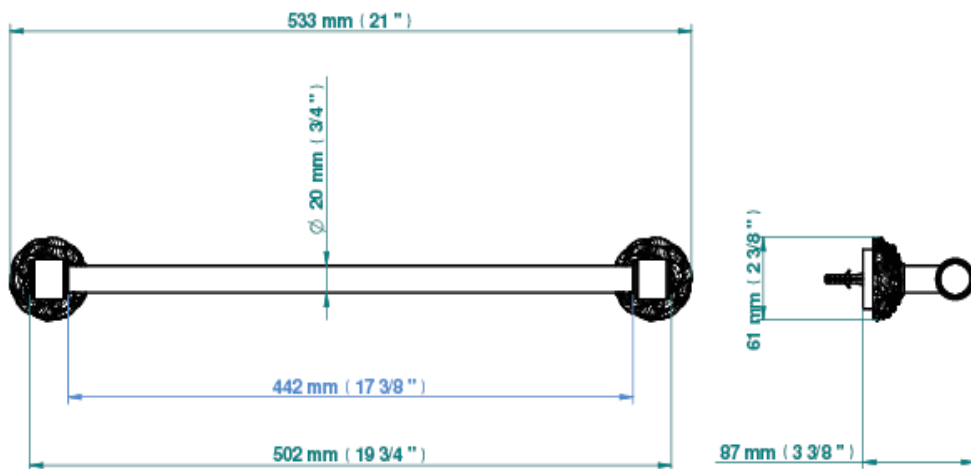

FR Porte-serviette 1 barre fixe Ø 20 mm long. 450 mm

EN Single towel rail, fixed rail, lenght 450 mm, Ø 20 mm

Outillage (Non-fourni)

Tools (Not provided)

mm (inch)