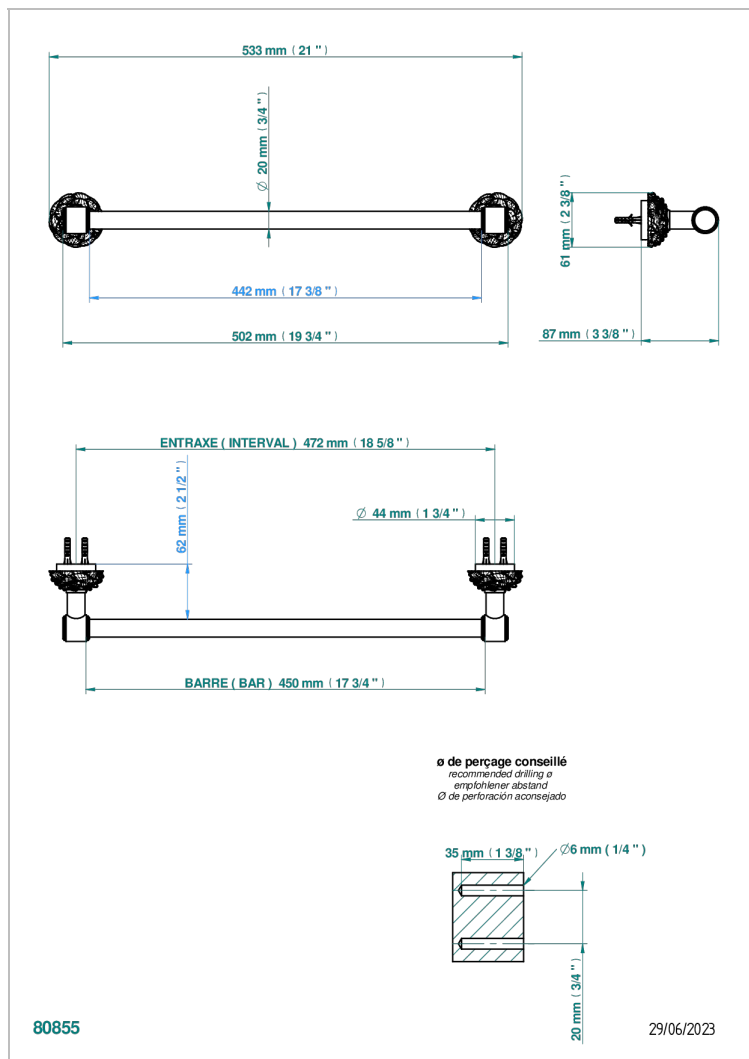

# CAMELIA BLACK CRYSTAL

U5K-520/45

Single towel rail, fixed rail, length: 450 mm,  $\varnothing$  20 mm

THG  
PARIS

## CHARACTERISTIC

- Camélia Black crystal
- Single towel rail, fixed rail, length: 450 mm,  $\varnothing$  20 mm