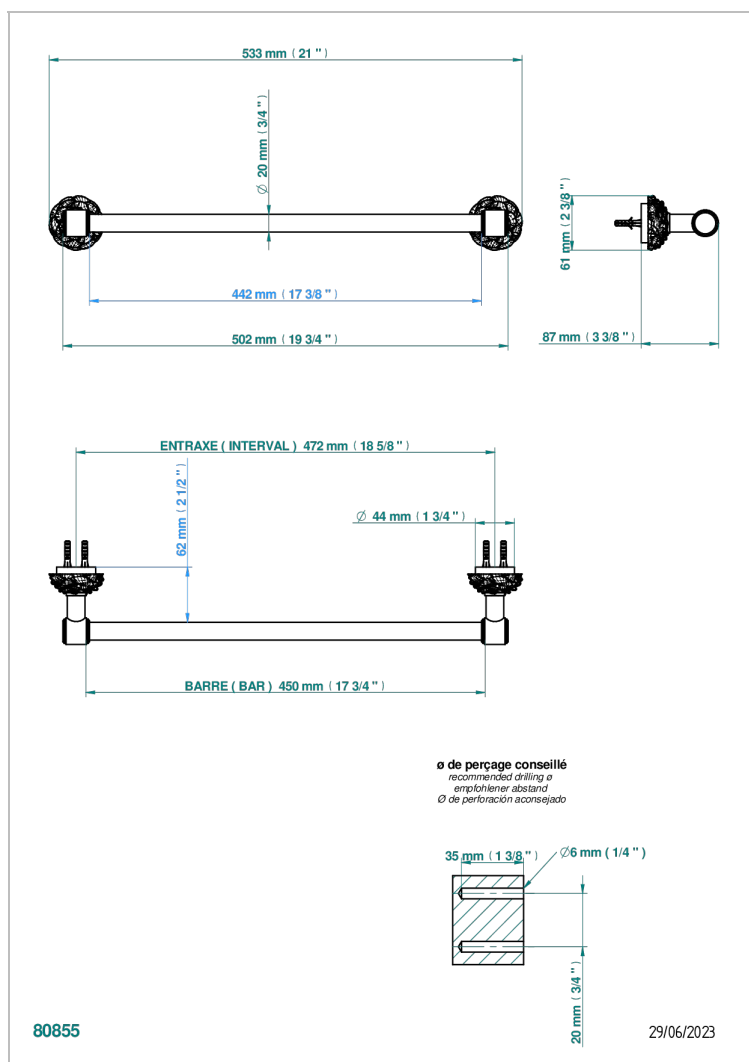

# CAMELIA BLACK CRYSTAL

U5K-520/45

Single towel rail, fixed rail, length: 450 mm,  $\varnothing$  20 mm

THG  
PARIS

## CHARACTERISTIC

- Camélia Black crystal
- Single towel rail, fixed rail, length: 450 mm,  $\varnothing$  20 mm