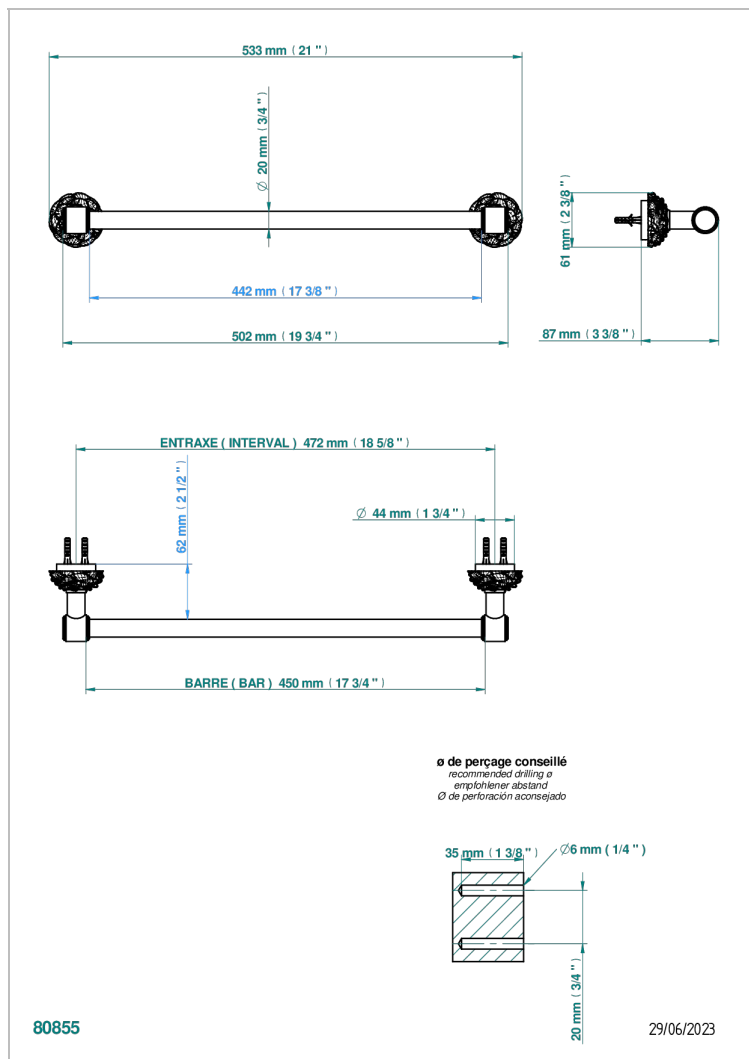

CAMELIA BLACK CRYSTAL

U5K-520/45

Single towel rail, fixed rail, length: 450 mm, \varnothing 20 mm

THG[®]
PARIS

CHARACTERISTIC

- Camélia Black crystal
- Single towel rail, fixed rail, length: 450 mm, \varnothing 20 mm