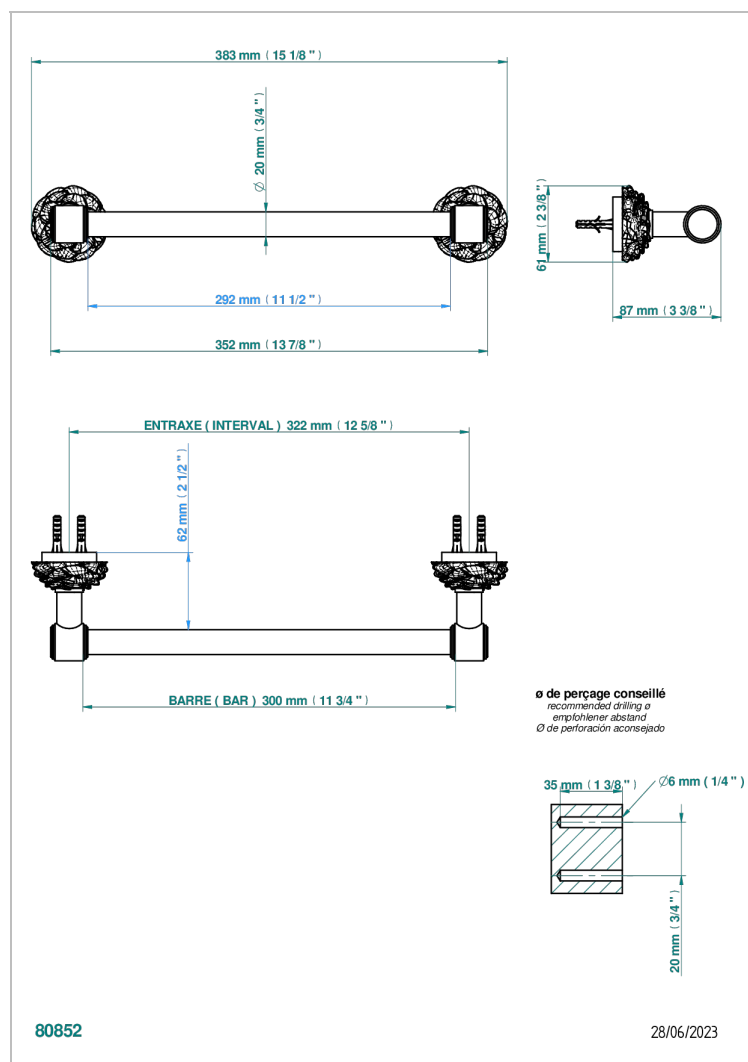

# CAMELIA CLEAR CRYSTAL

U5L-520/30

Towel bar, 12" long

THG  
PARIS

## CHARACTERISTIC

- Camélia Clear crystal
- Towel bar, 12" long