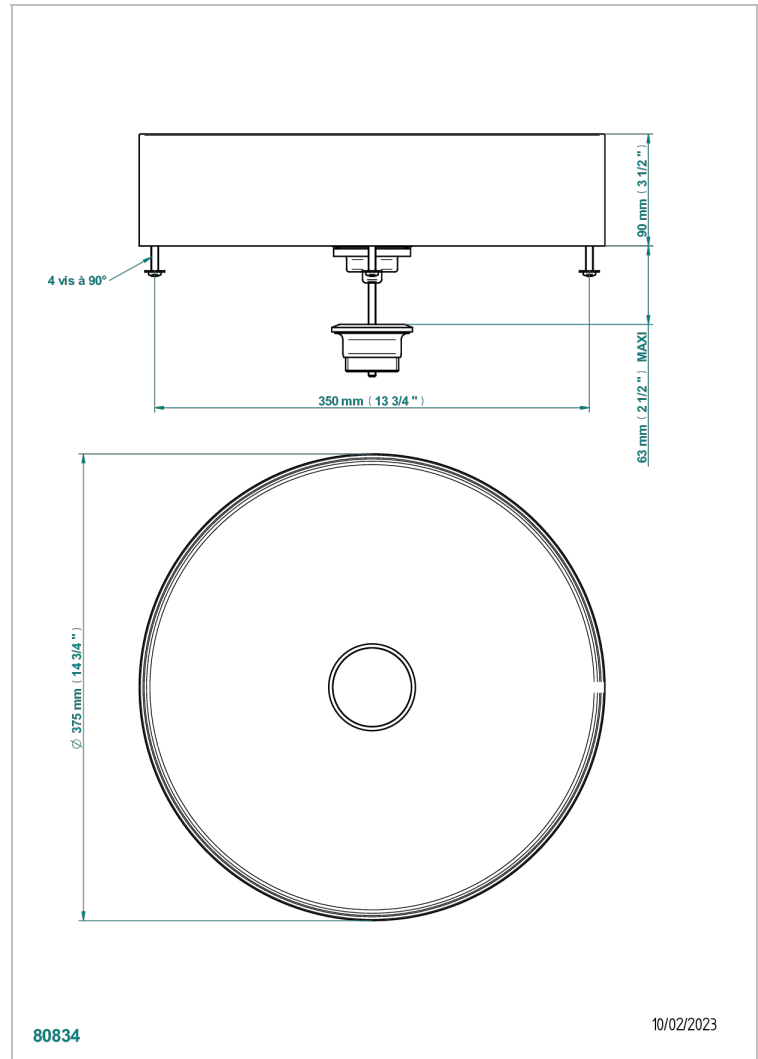

LAVABOS METALICOS

GB2-V400BL

On Counter round basin 375mm - PVD brushed Brass - no waste

CARACTERÍSTICAS

- Lavabos metalicos
- On Counter round basin 375mm - PVD brushed Brass - no waste

ACABADOS DISPONIBLES

*** - A00