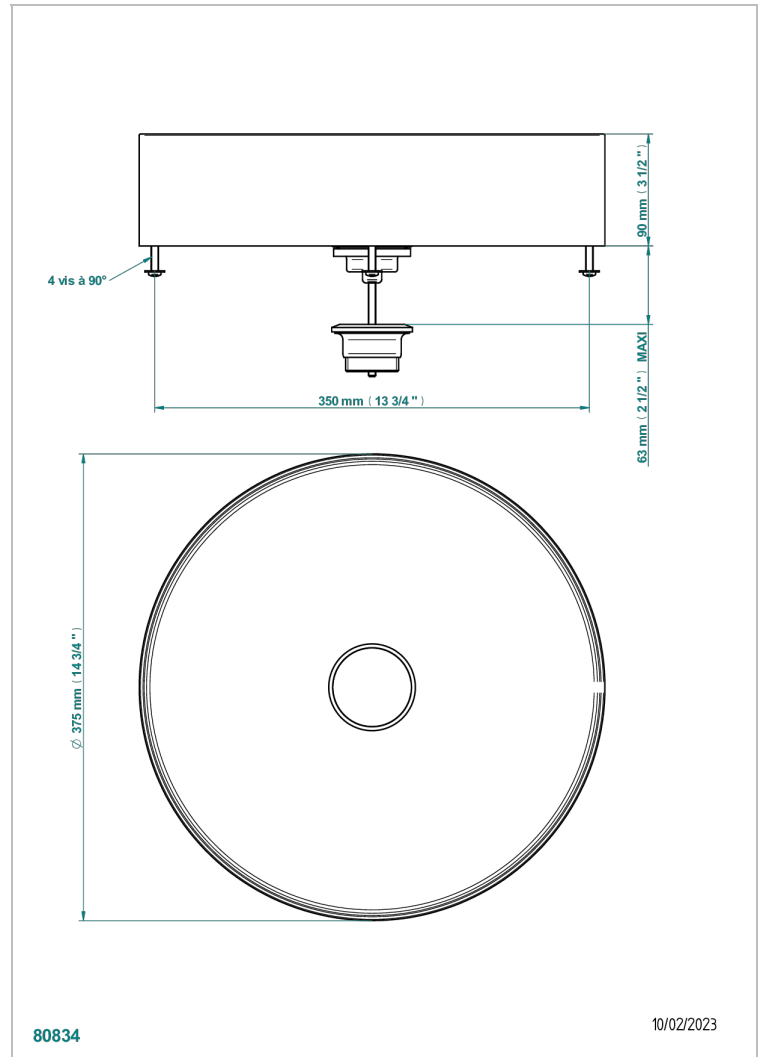

METAL BASIN

GB2-V400BL

On Counter round basin 375mm - PVD brushed Brass - no waste

CHARACTERISTIC

- Metal Basin
- On Counter round basin 375mm - PVD brushed Brass - no waste

AVAILABLE FINITIONS

*** - A00