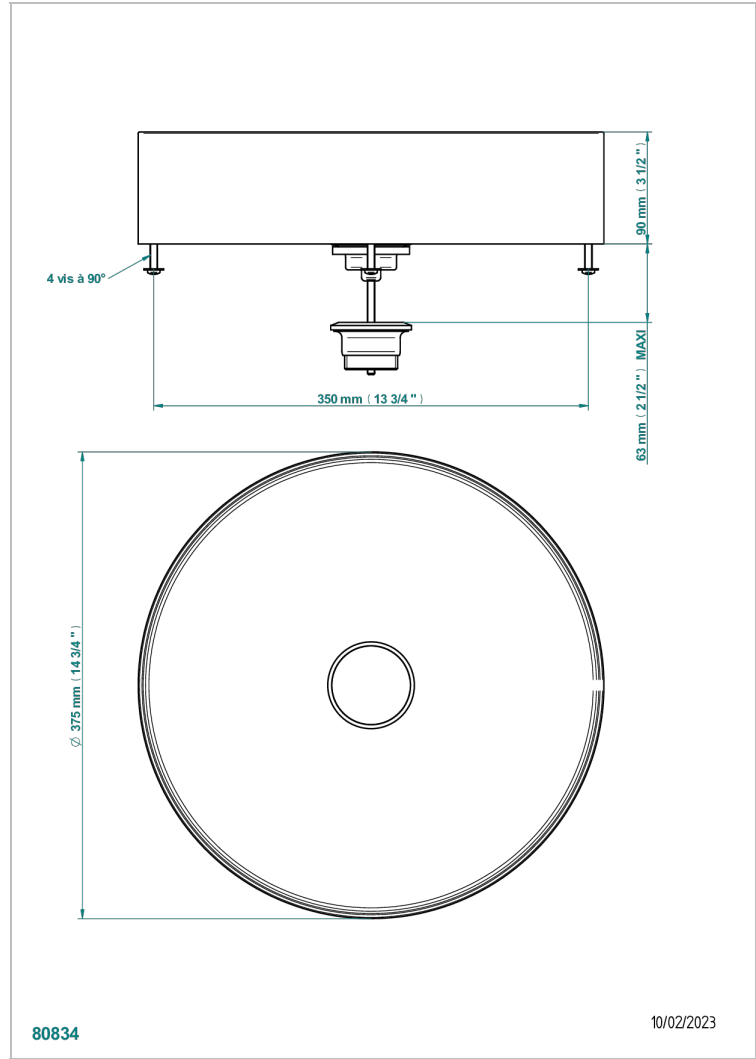

LAVABOS METALICOS

GB2-V400BL

On Counter round basin 375mm - PVD brushed Brass - no waste

CARACTERÍSTICAS

- Lavabos metalicos
- On Counter round basin 375mm - PVD brushed Brass - no waste

ACABADOS DISPONIBLES

*** - A00