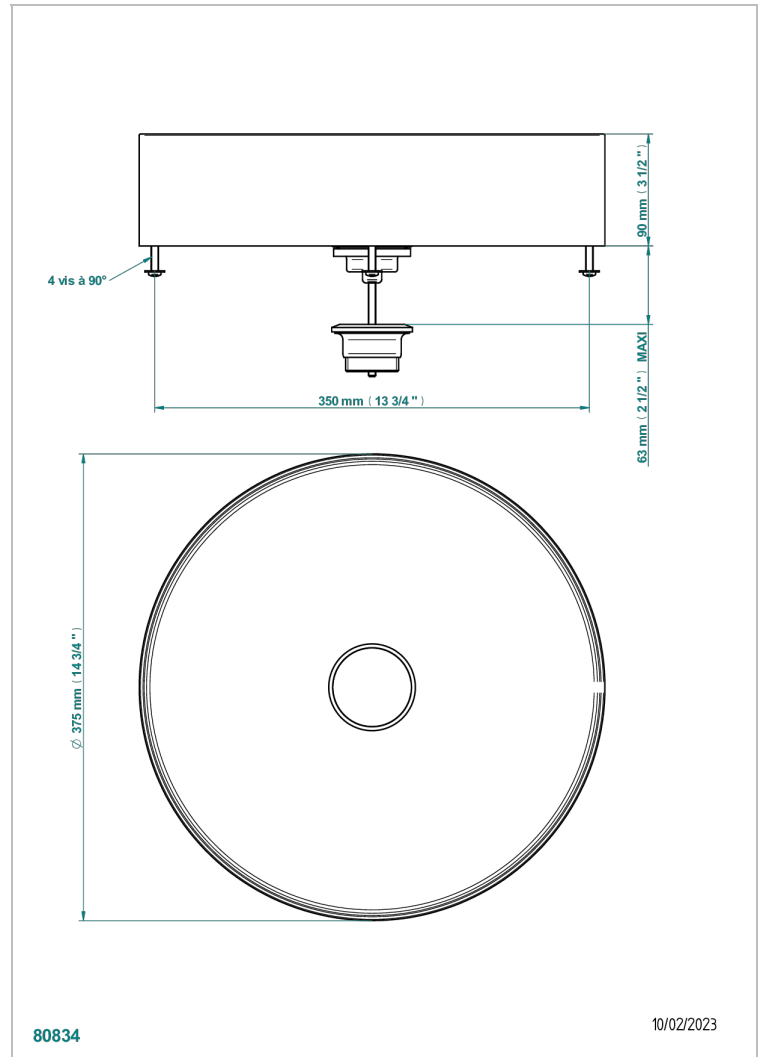

# METAL BASIN

GB2-V400BL

On Counter round basin 375mm - PVD brushed Brass - no waste

## CHARACTERISTIC

- Metal Basin
- On Counter round basin 375mm - PVD brushed Brass - no waste