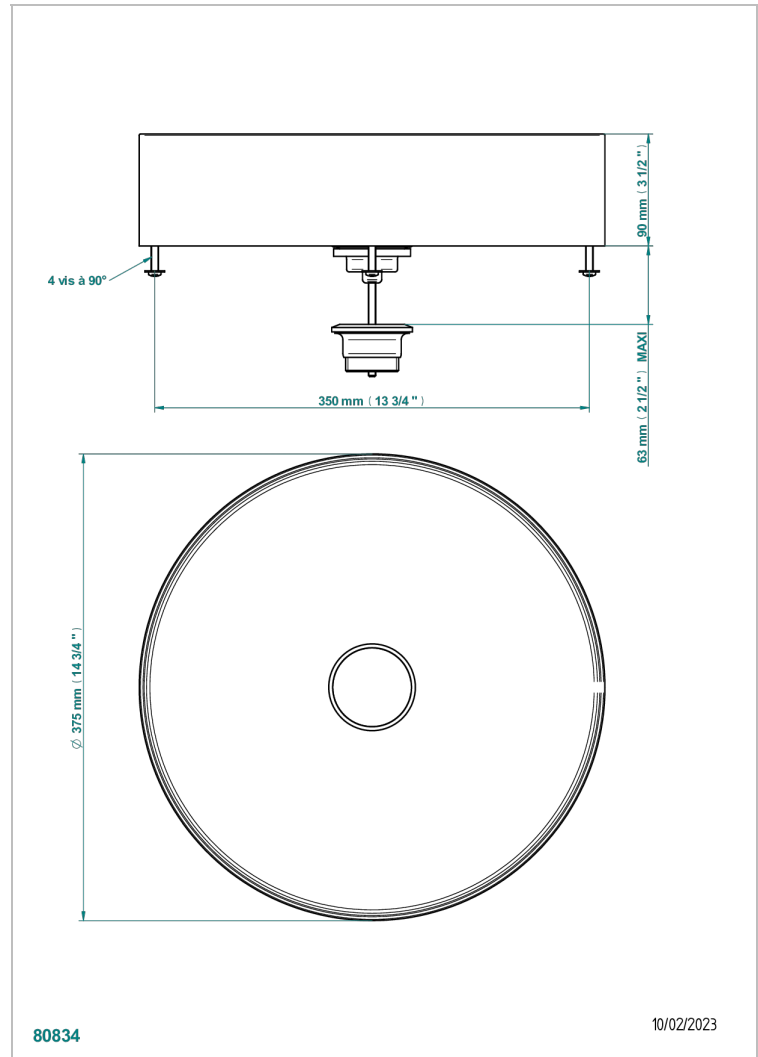

LAVABOS METALICOS

GB2-V400BL

On Counter round basin 375mm - PVD brushed Brass - no waste

THG[®]
PARIS

CARACTERÍSTICAS

- Lavabos metalicos
- On Counter round basin 375mm - PVD brushed Brass - no waste

ACABADOS DISPONIBLES

*** - A00