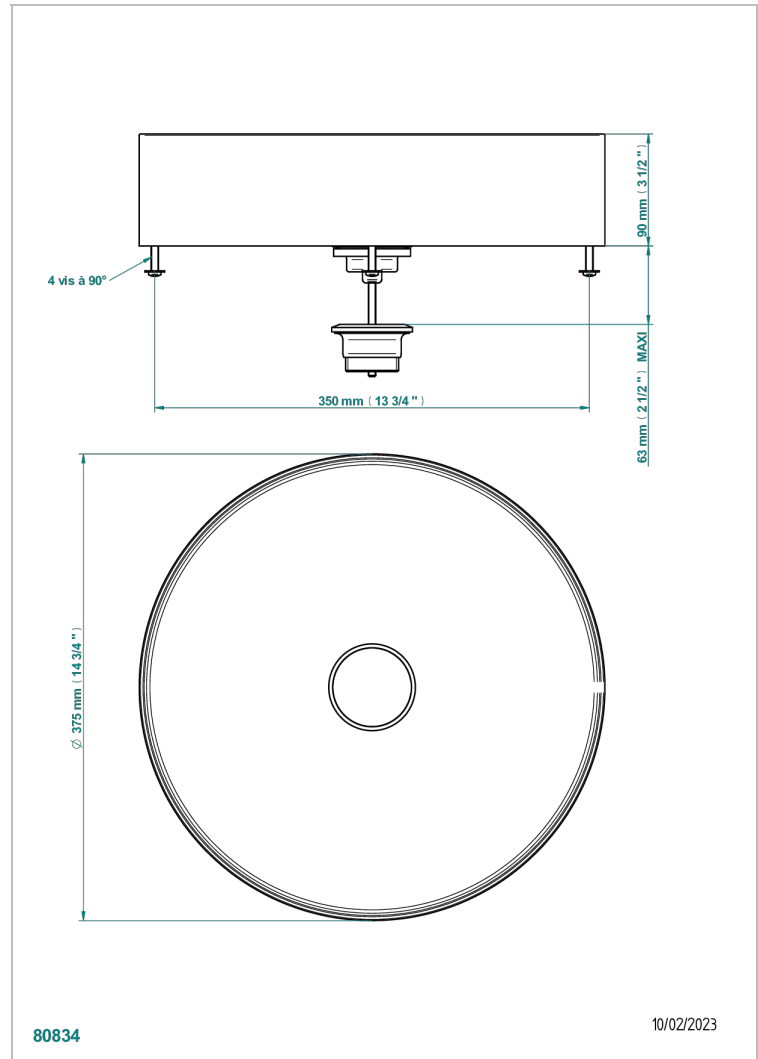

# METALLWASCHBECKEN

GB2-V400BL

On Counter round basin 375mm - PVD brushed Brass - no waste

## EIGENSCHAFTEN

- Metallwaschbecken
- On Counter round basin 375mm - PVD brushed Brass - no waste

## VERFÜGBARE OBERFLÄCHEN

\*\*\* - A00