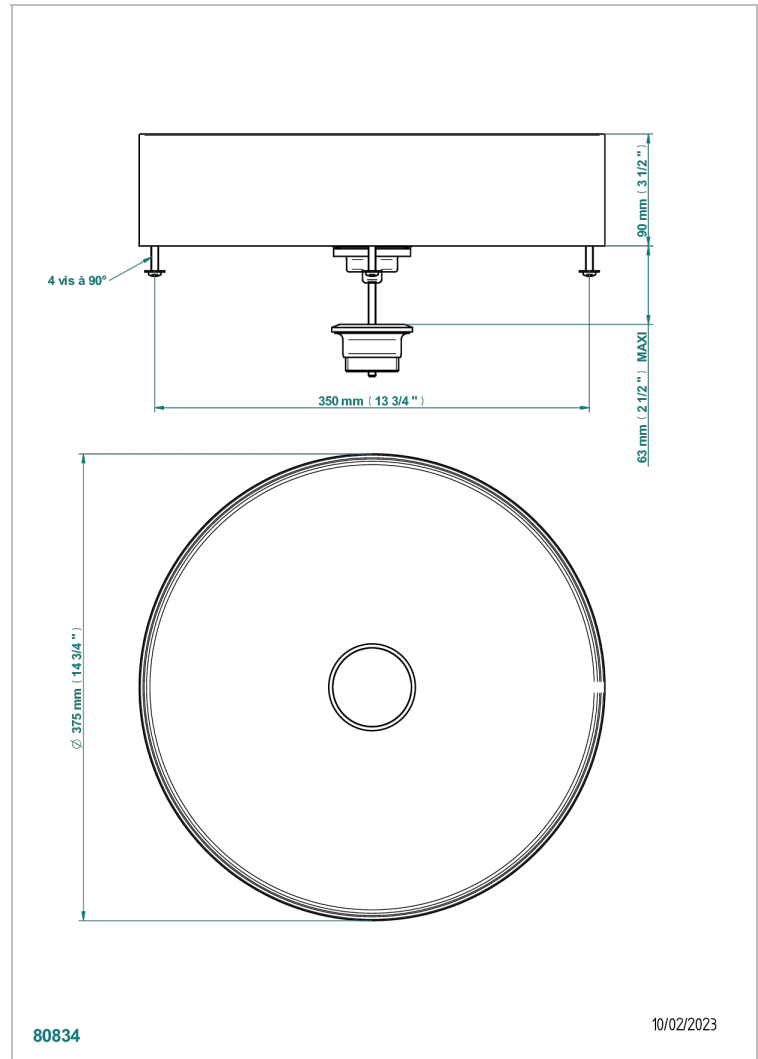

METAL BASIN

GB2-V400BL

On Counter round basin 375mm - PVD brushed Brass - no waste

特色

- Metal Basin
- On Counter round basin 375mm - PVD brushed Brass - no waste

可选饰面

抛光铜 - A00