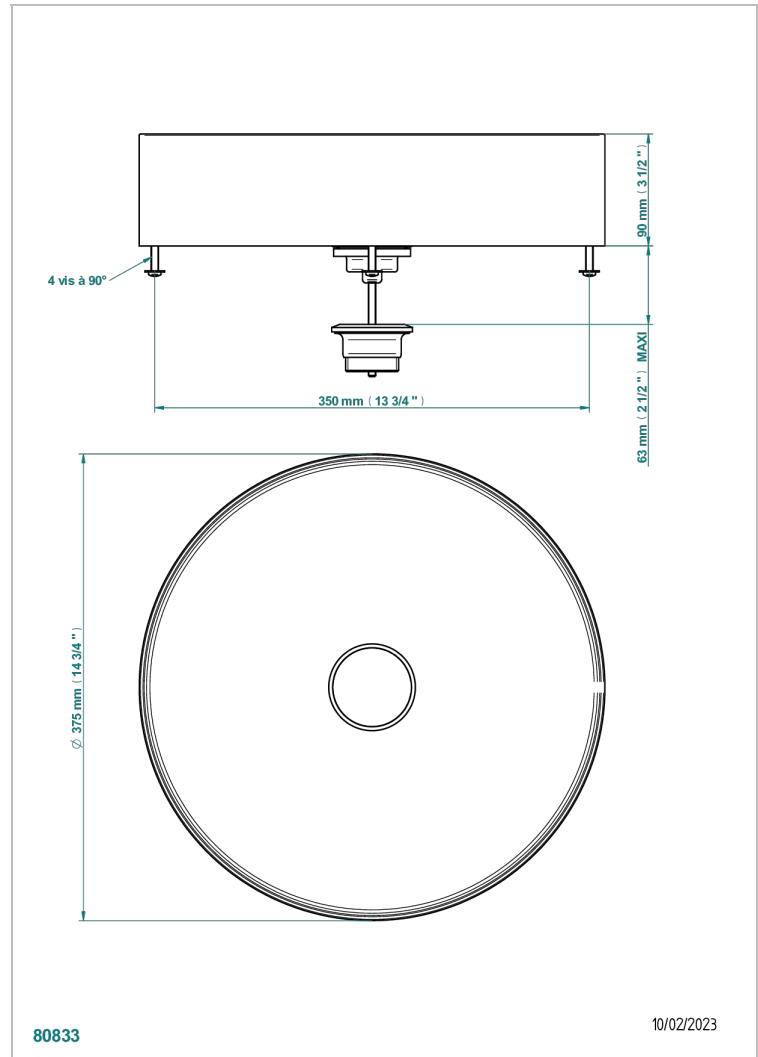

# METAL BASIN

GB2-V400BG

On Counter round basin 375mm - PVD brushed Graphite - no waste

## CHARACTERISTIC

- Metal Basin
- On Counter round basin 375mm - PVD brushed Graphite - no waste