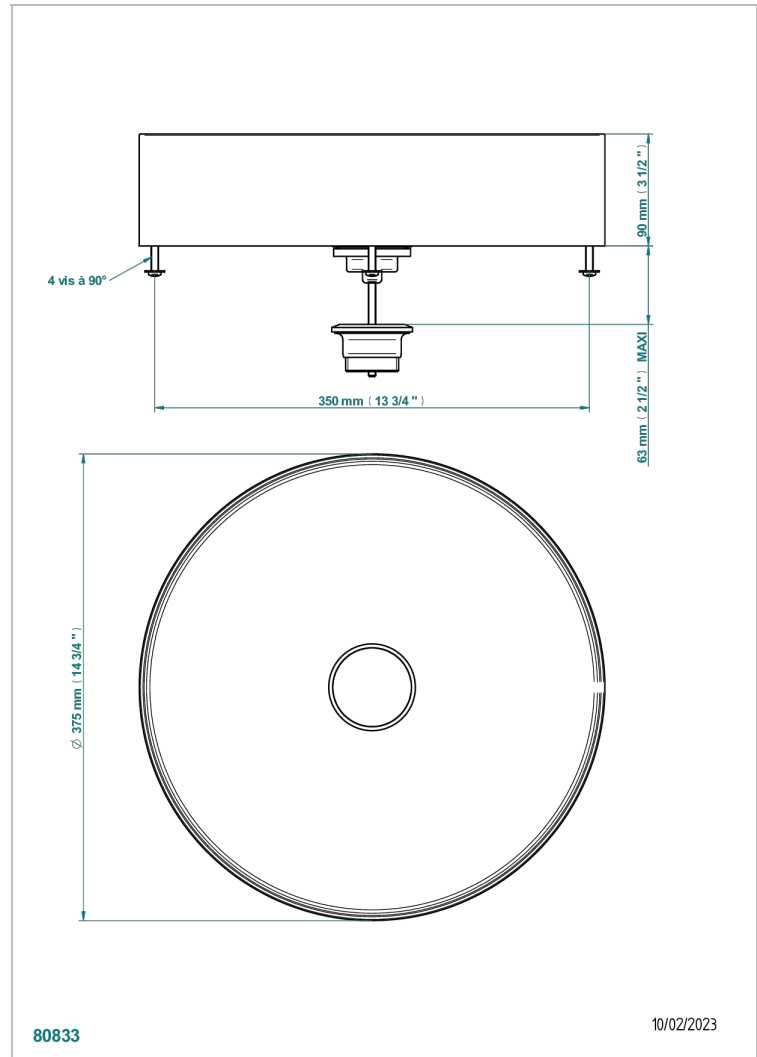

METAL BASIN

GB2-V400BG

On Counter round basin 375mm - PVD brushed Graphite - no waste

CHARACTERISTIC

- Metal Basin
- On Counter round basin 375mm - PVD brushed Graphite - no waste

AVAILABLE FINITIONS

*** - A00