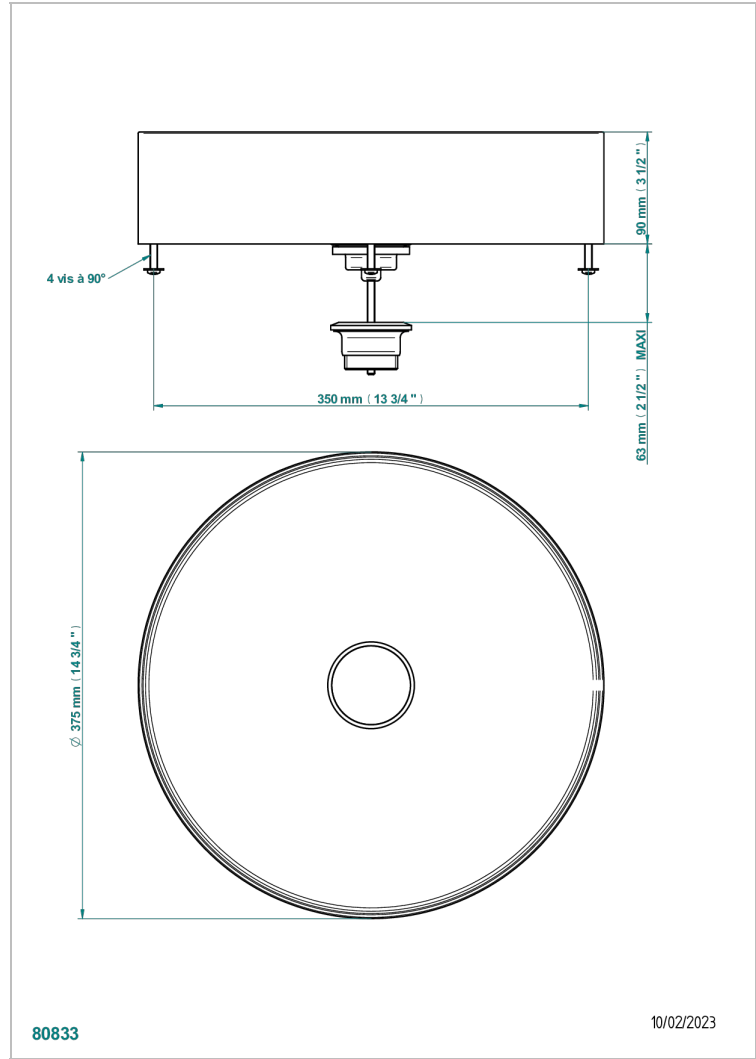

LAVABOS METALICOS

GB2-V400BG

On Counter round basin 375mm - PVD brushed Graphite - no waste

THG[®]
PARIS

CARACTERÍSTICAS

- Lavabos metalicos
- On Counter round basin 375mm - PVD brushed Graphite - no waste

ACABADOS DISPONIBLES

*** - A00