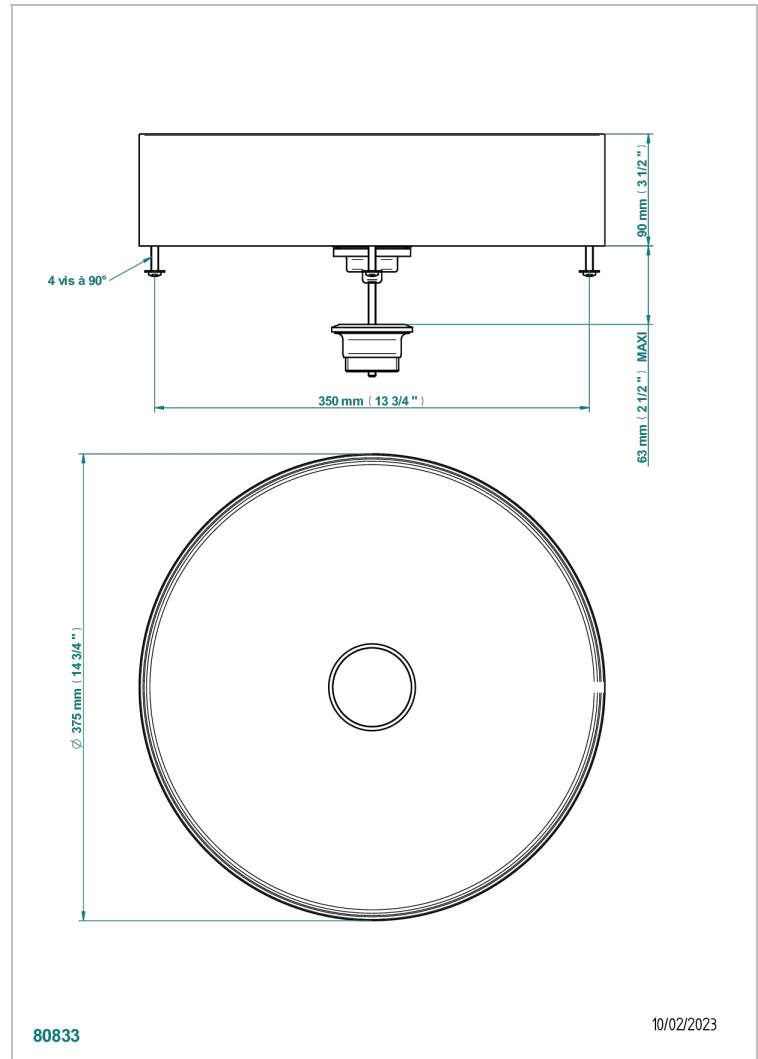

# METAL BASIN

GB2-V400BG

On Counter round basin 375mm - PVD brushed Graphite - no waste

## CHARACTERISTIC

- Metal Basin
- On Counter round basin 375mm - PVD brushed Graphite - no waste