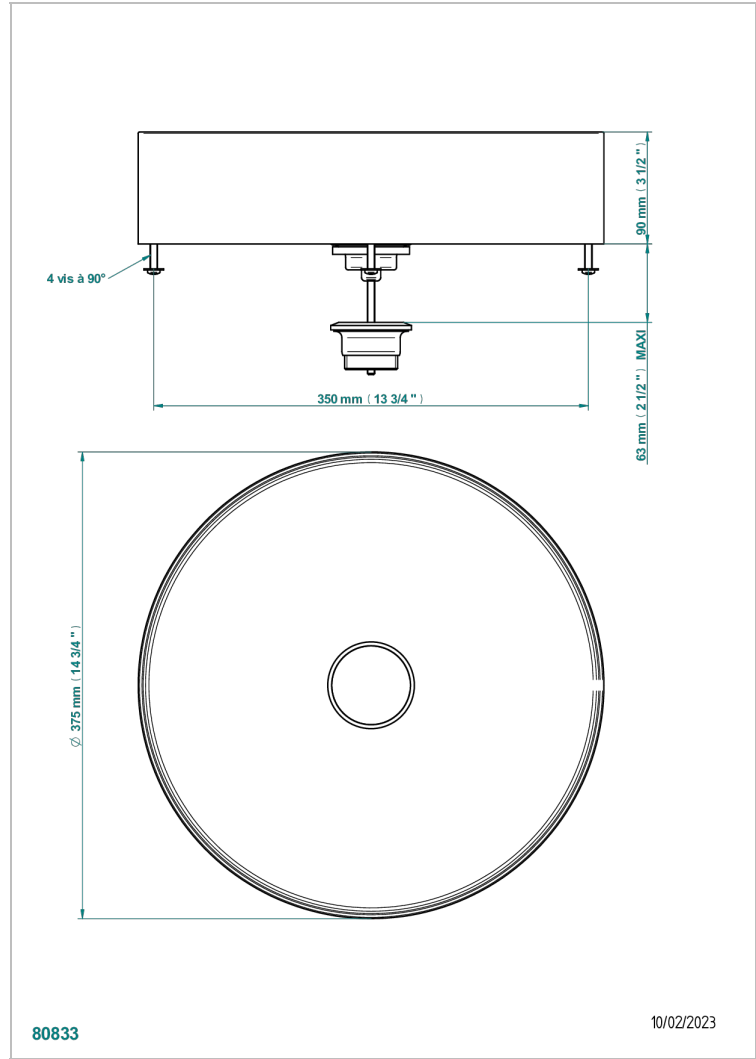

# METALLWASCHBECKEN

GB2-V400BG

On Counter round basin 375mm - PVD brushed Graphite - no waste

## EIGENSCHAFTEN

- Metallwaschbecken
- On Counter round basin 375mm - PVD brushed Graphite - no waste

## VERFÜGBARE OBERFLÄCHEN

\*\*\* - A00