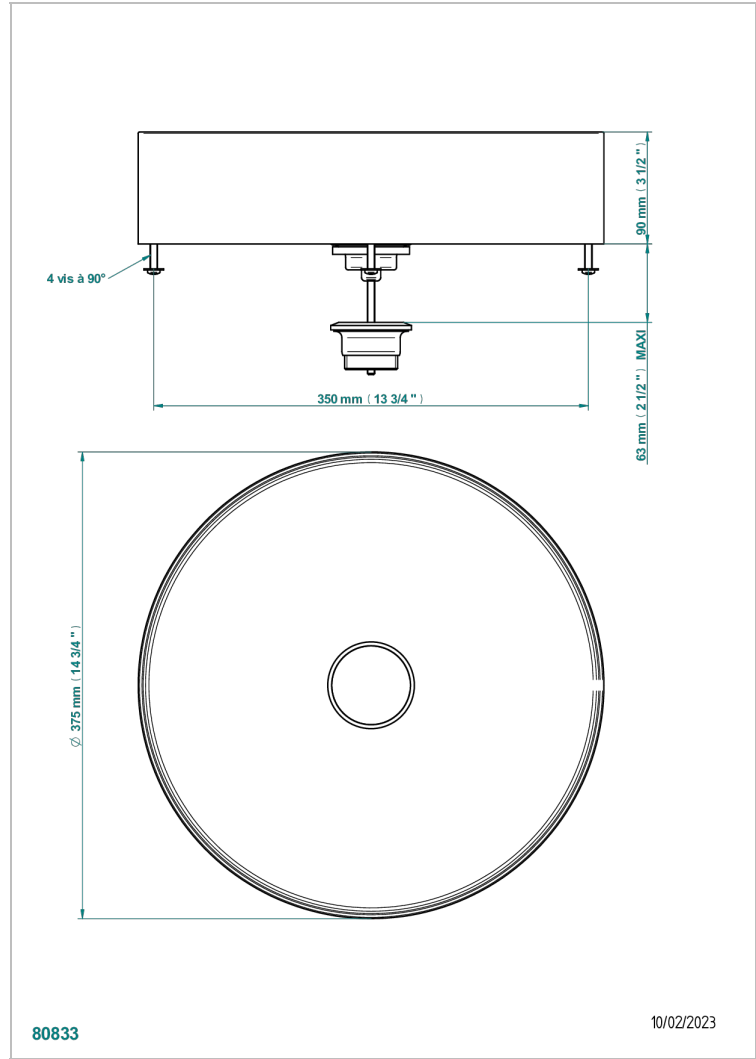

# LAVABOS METALICOS

GB2-V400BG

On Counter round basin 375mm - PVD brushed Graphite - no waste

THG<sup>®</sup>  
PARIS

## CARACTERÍSTICAS

- Lavabos metalicos
- On Counter round basin 375mm - PVD brushed Graphite - no waste