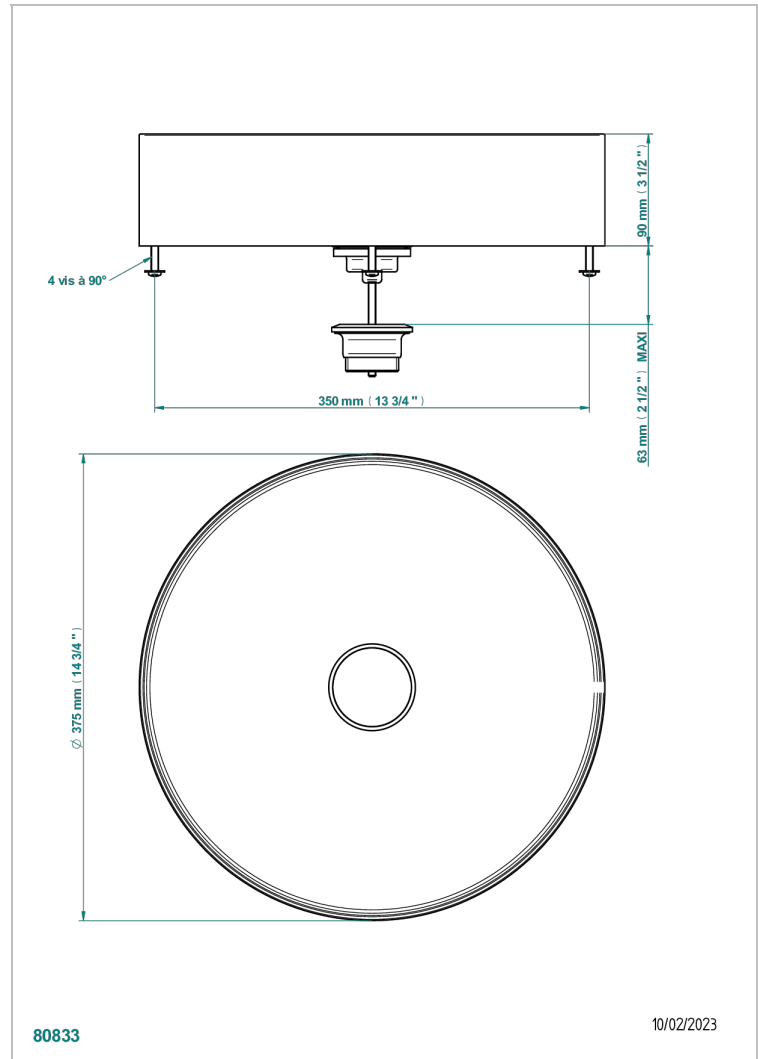

METAL BASIN

GB2-V400BG

On Counter round basin 375mm - PVD brushed Graphite - no waste

CHARACTERISTIC

- Metal Basin
- On Counter round basin 375mm - PVD brushed Graphite - no waste

AVAILABLE FINITIONS

*** - A00