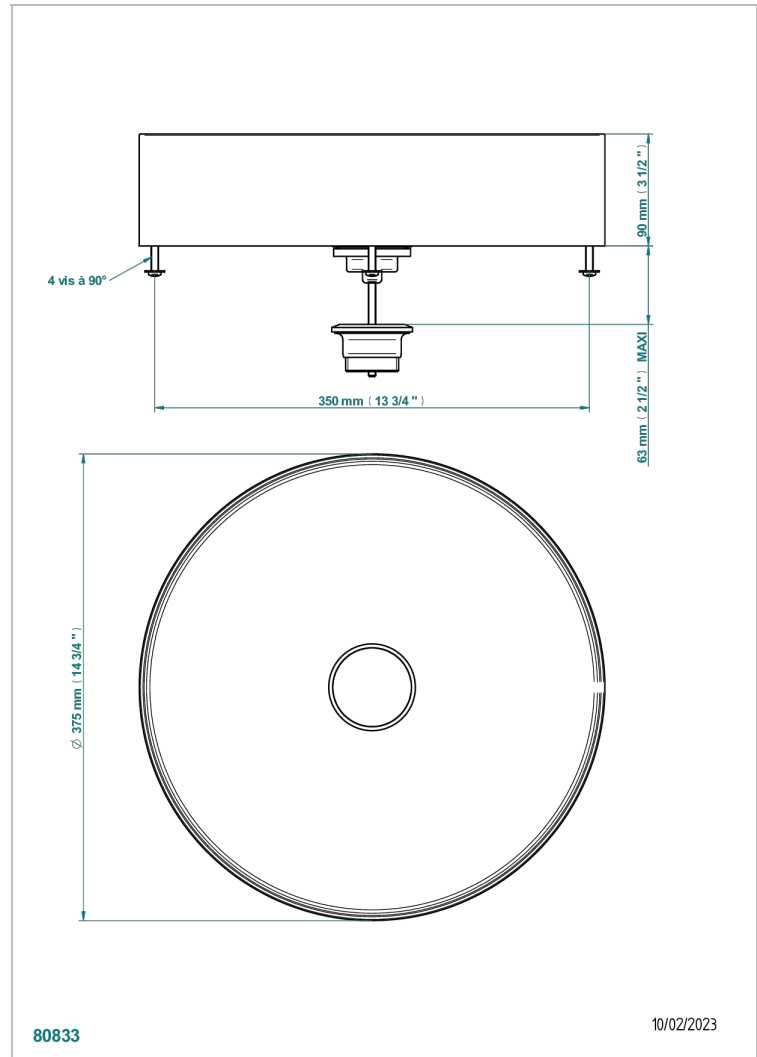

METALLWASCHBECKEN

GB2-V400BG

On Counter round basin 375mm - PVD brushed Graphite - no waste

EIGENSCHAFTEN

- Metallwaschbecken
- On Counter round basin 375mm - PVD brushed Graphite - no waste

VERFÜGBARE OBERFLÄCHEN

*** - A00