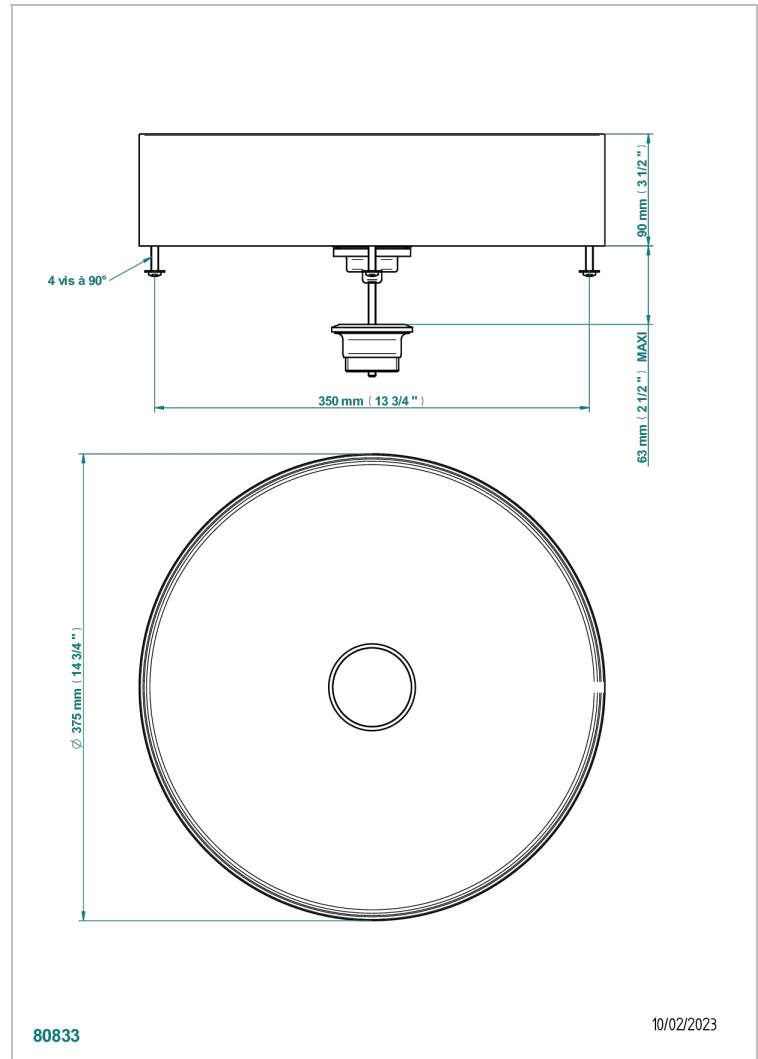

# METAL BASIN

GB2-V400BG

On Counter round basin 375mm - PVD brushed Graphite - no waste

## 特色

- Metal Basin
- On Counter round basin 375mm - PVD brushed Graphite - no waste

## 可选饰面

抛光铜 - A00