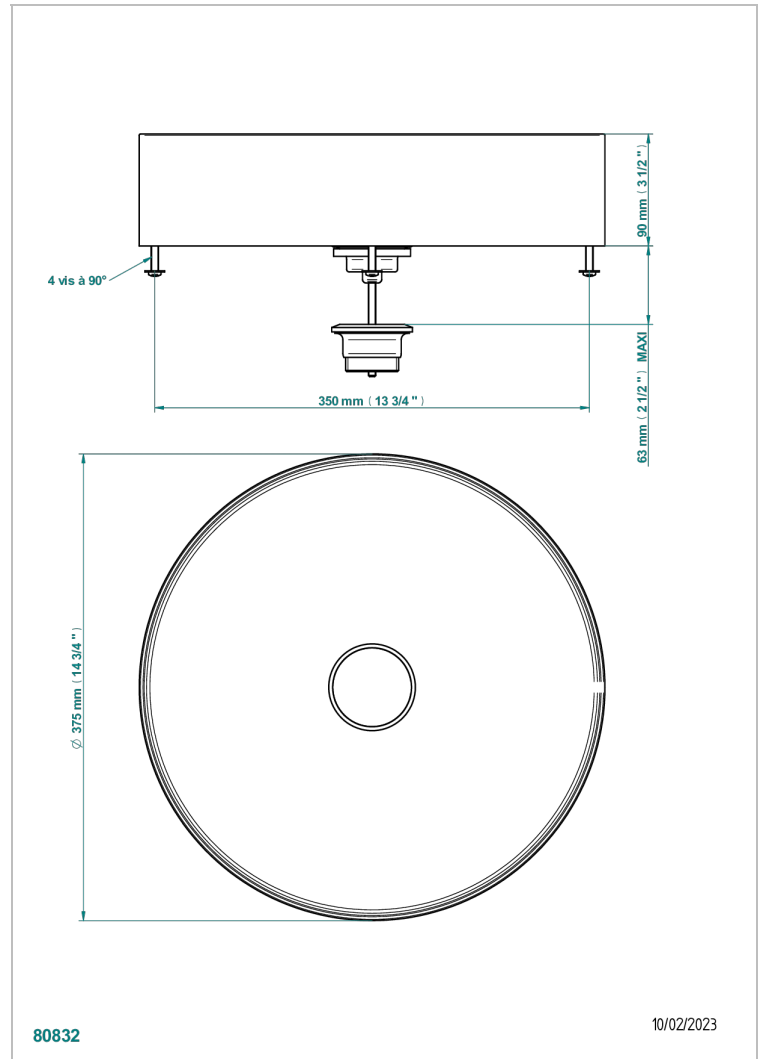

# LAVABOS METALICOS

GB2-V400BC

On Counter round basin 375mm - PVD brushed Copper - no waste

THG<sup>®</sup>  
PARIS

## CARACTERÍSTICAS

- Lavabos metalicos
- On Counter round basin 375mm - PVD brushed Copper - no waste