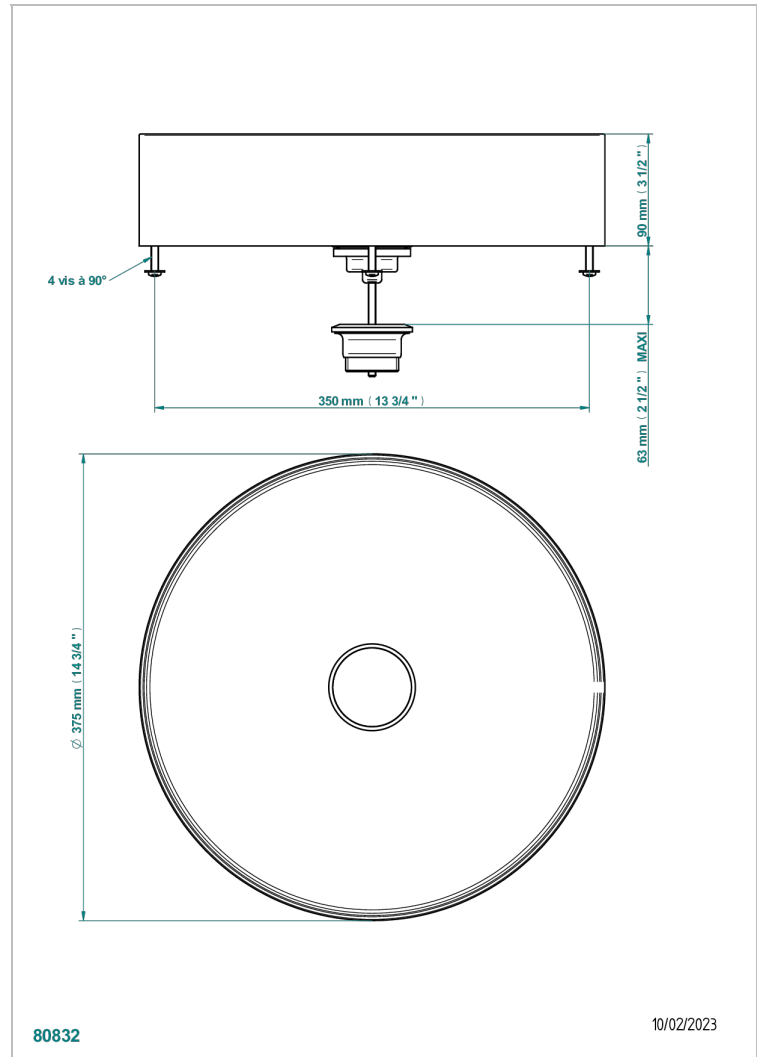

# METAL BASIN

GB2-V400BC

On Counter round basin 375mm - PVD brushed Copper - no waste

## CHARACTERISTIC

- Metal Basin
- On Counter round basin 375mm - PVD brushed Copper - no waste