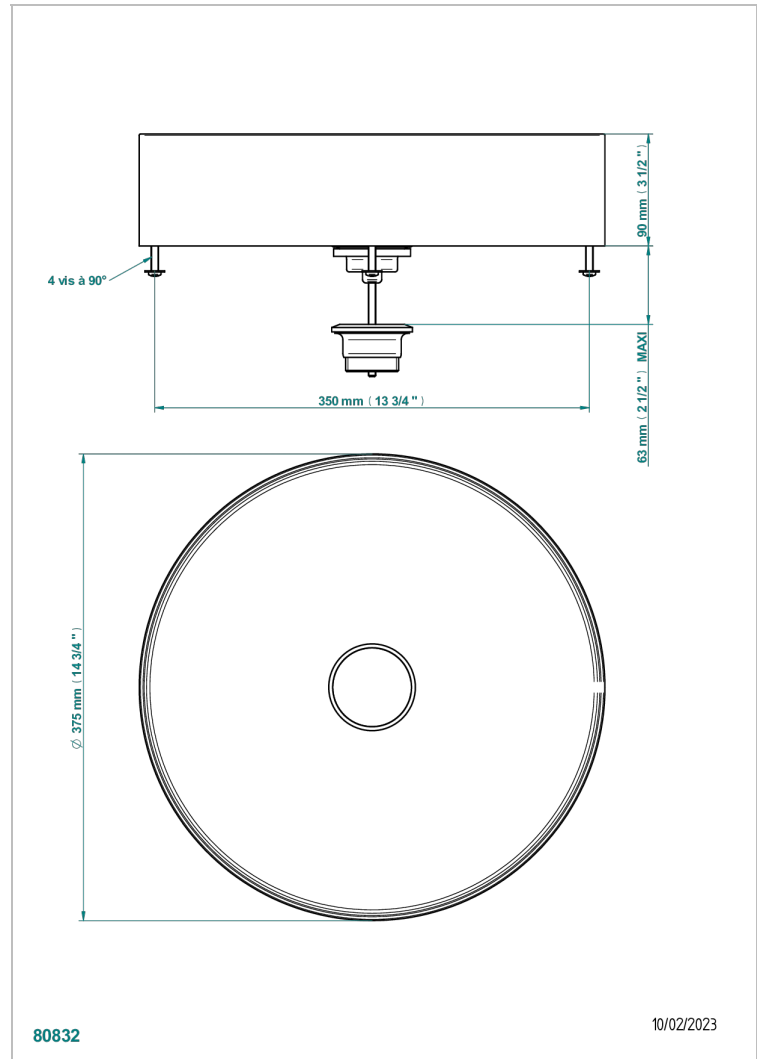

# METAL BASIN

GB2-V400BC

On Counter round basin 375mm - PVD brushed Copper - no waste

## CHARACTERISTIC

- Metal Basin
- On Counter round basin 375mm - PVD brushed Copper - no waste